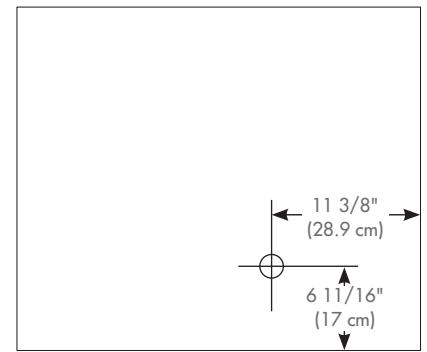

Options

- Robern Audio

Installation Options

Recessed Mount

Rough Opening – 29-1/4" H x 34-1/2" W x 4" D
 (74.3 cm H x 87.6 cm W x 10.2 cm D)

Surface Mount - Reference Surface Mount Kit when ordering

MSMK30D4P – Plain Mirror Kit

Robern Audio

- Vibrating Glass Technology – Resulting in a virtually hidden system
- Wide Dispersion – Almost 160 degrees from the door surface
- Bluetooth® Connection
- Range: Up To 30 feet / 9.1 meters (depending on interference)
- 2 Channel Stereo
- 20 Watts / Channel
- Supports most Android and iOS devices: Smartphones, PCs, Tablets, and other Bluetooth® enabled devices. Volume controlled by device.
- Audio amplifier with Bluetooth connectivity for wireless streaming of audio input
- Plays your music or audio preferences and selections from any Bluetooth enabled device.

Cabinet Dimensions

Rough-in Dimensions

Back of Cabinet - Wire Access Location