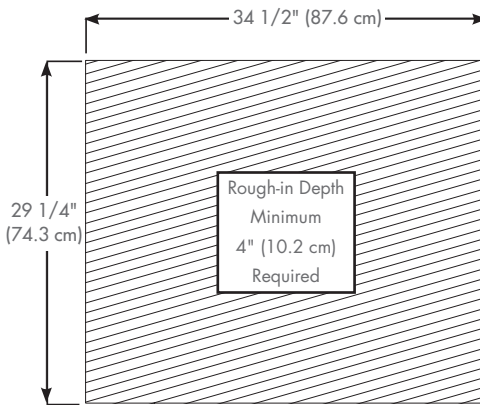

Rough-in Dimensions