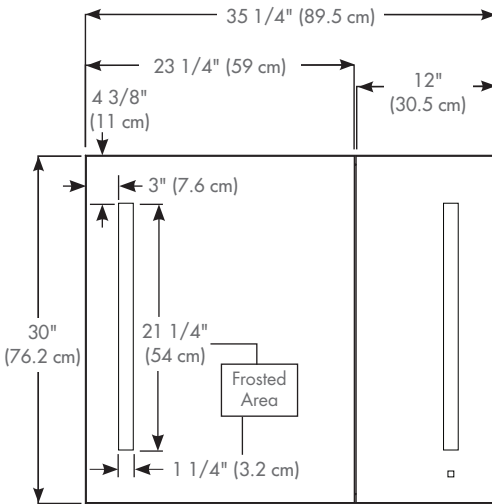

Electrical System

- 120 VAC 60HZ 20A
- Field wire location as shown in drawing
- 1/2" conduit (Ø 7/8" actual) electrical knockout location shown below
- Included field wire cable clamp

Optional Accessories

- Glass Bins
- Swing out Magnifying Mirror – SOMM

Robern Audio

- Vibrating Glass Technology – Resulting in a virtually hidden system
- Wide Dispersion – Almost 160 degrees from the door surface
- Bluetooth® Connection
- Range: Up To 30 feet / 9.1 meters (depending on interference)
- 2 Channel Stereo
- 20 Watts / Channel
- Supports most Android and iOS devices: Smartphones, PCs, Tablets, and other Bluetooth® enabled devices. Volume controlled by device.
- Audio amplifier with Bluetooth connectivity for wireless streaming of audio input
- Plays your music or audio preferences and selections from any Bluetooth enabled device.

Cabinet Dimensions