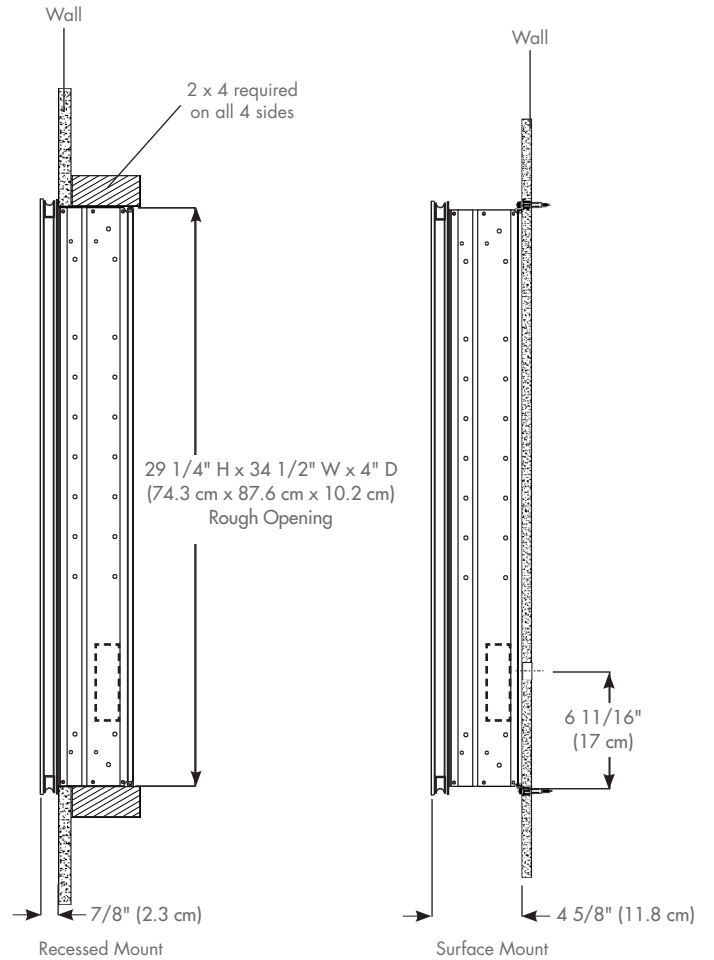

Electrical System

- 120 VAC 60HZ 20A
- Field wire location as shown in drawing
- 1/2" conduit (Ø 7/8" actual) electrical knockout location shown below
- Included field wire cable clamp

Optional Accessories

- Glass Bins
- Swing out Magnifying Mirror – SOMM

Robern Audio

- Vibrating Glass Technology – Resulting in a virtually hidden system
- Wide Dispersion – Almost 160 degrees from the door surface
- Bluetooth® Connection
- Range: Up To 30 feet / 9.1 meters (depending on interference)
- 2 Channel Stereo
- 20 Watts / Channel
- Supports most Android and iOS devices: Smartphones, PCs, Tablets, and other Bluetooth® enabled devices. Volume controlled by device.
- Audio amplifier with Bluetooth connectivity for wireless streaming of audio input
- Plays your music or audio preferences and selections from any Bluetooth enabled device.

Cabinet Dimensions