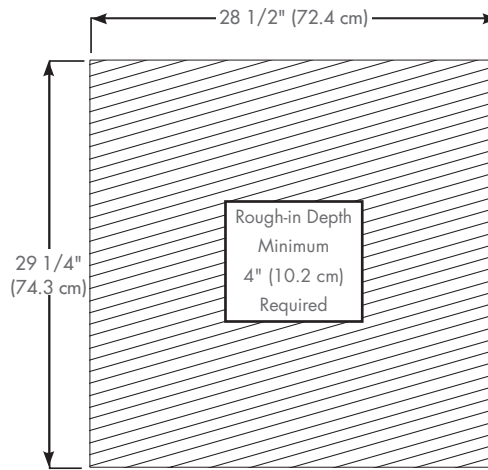

Rough-in Dimensions