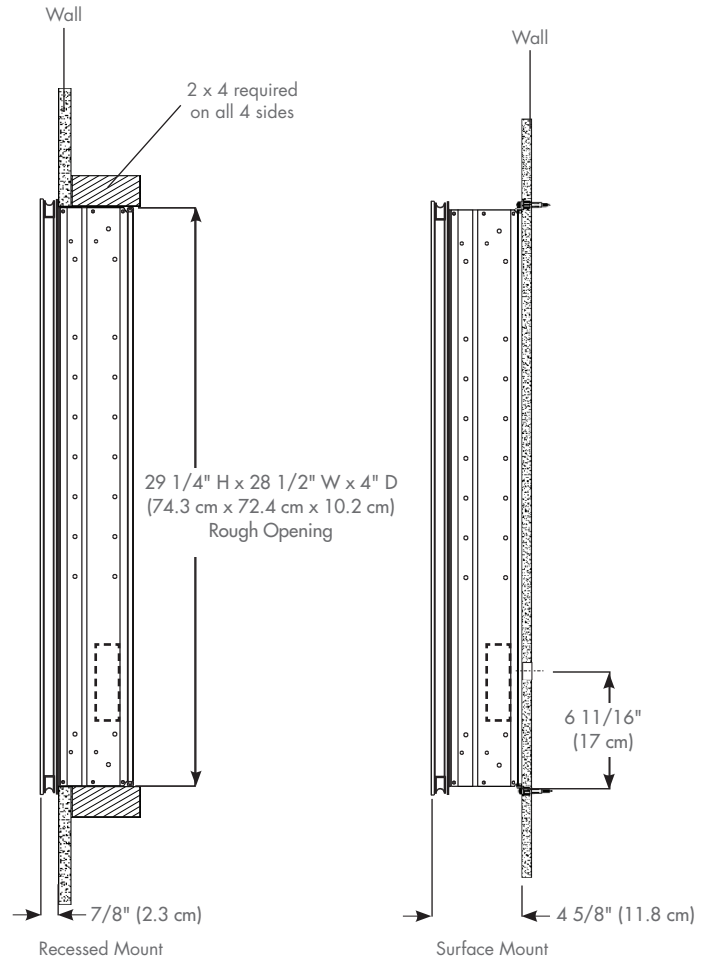

Electrical System

- 120 VAC 60HZ 20A
- Field wire location as shown in drawing
- 1/2" conduit (Ø 7/8" actual) electrical knockout location shown below
- Included field wire cable clamp

Optional Accessories

- Glass Bins
- Swing out Magnifying Mirror – SOMM

Robern Audio

- Vibrating Glass Technology – Resulting in a virtually hidden system
- Wide Dispersion – Almost 160 degrees from the door surface
- Bluetooth® Connection
- Range: Up To 30 feet / 9.1 meters (depending on interference)
- 2 Channel Stereo
- 20 Watts / Channel
- Supports most Android and iOS devices: Smartphones, PCs, Tablets, and other Bluetooth® enabled devices. Volume controlled by device.
- Audio amplifier with Bluetooth connectivity for wireless streaming of audio input
- Plays your music or audio preferences and selections from any Bluetooth enabled device.

Cabinet Dimensions