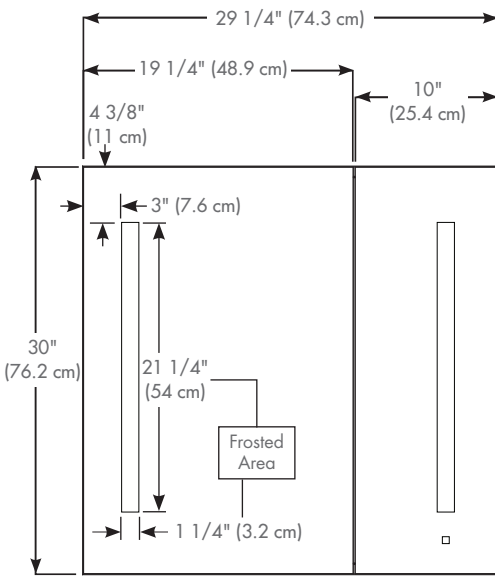

Electrical System

- 120 VAC 60HZ 20A
- Field wire location as shown in drawing
- 1/2" conduit (Ø 7/8" actual) electrical knockout location shown below
- Included field wire cable clamp

Optional Accessories

- Glass Bins
- Swing out Magnifying Mirror – SOMM

Robern Audio

- Vibrating Glass Technology – Resulting in a virtually hidden system
- Wide Dispersion – Almost 160 degrees from the door surface
- Bluetooth® Connection
- Range: Up To 30 feet / 9.1 meters (depending on interference)
- 2 Channel Stereo
- 20 Watts / Channel
- Supports most Android and iOS devices: Smartphones, PCs, Tablets, and other Bluetooth® enabled devices. Volume controlled by device.
- Audio amplifier with Bluetooth connectivity for wireless streaming of audio input
- Plays your music or audio preferences and selections from any Bluetooth enabled device.

Cabinet Dimensions