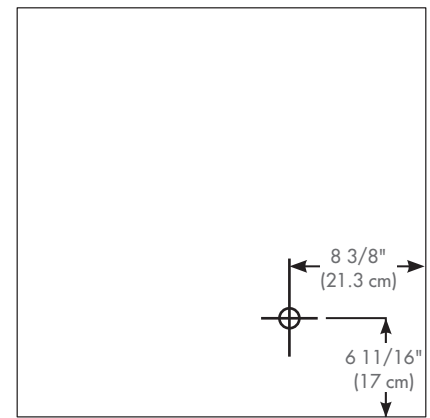

Codes/Standards Applicable

- Electric Option Models are ETL certified to:
UL 962
CSA Standard C22.2 No. 68

Dimensions

Height: 30" (76.2 cm)
Width: 29-1/4" (74.3 cm)
Depth: 4-5/8" (11.8 cm) - 7/8" (2.3 cm) Project from wall when recessed

Options

- Robern Audio

Installation Options

Recessed Mount

Rough Opening – 29-1/4" H x 28-1/2" W x 4" D
(74.3 cm H x 72.4 cm W x 10.2 cm D)

Surface Mount - Reference Surface Mount Kit when ordering

MSMK30D4P – Plain Mirror Kit

- 120 VAC 60HZ 20A
- Field wire location as shown in drawing
- 1/2" conduit (Ø 7/8" actual) electrical knockout location shown below
- Included field wire cable clamp

Optional Accessories

- Glass Bins
- Swing out Magnifying Mirror – SOMM

Cabinet Dimensions

Rough-in Dimensions

Back of Cabinet - Wire Access Location