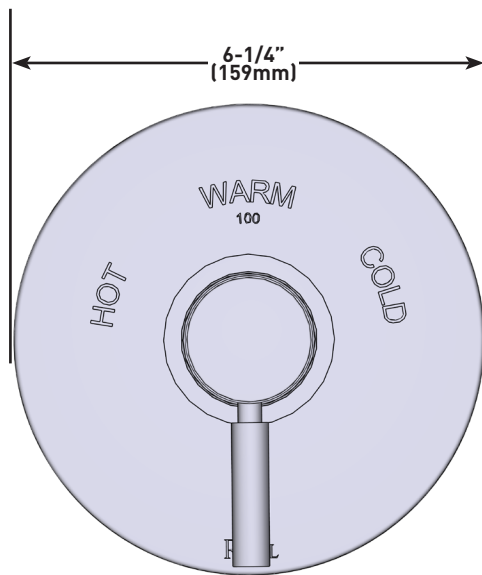

For warranty or additional information, contact:

US Customers

U.S.A.
houseofrohl.com/support
1-800-777-9762

QUEBEC / MARITIMES / WESTERN CANADA
QUÉBEC / MARITIMES / OUEST CANADIEN
QUEBEC / MARITIMOS / CANADA OCCIDENTAL
houseofrohl.ca/support
1-866-473-8442

Canadian Customers

ONTARIO
houseofrohl.ca/support
1-800-287-5354

Riobel

PERRIN & ROWE®
LONDON

victoria ⊕ albert®

ROHL