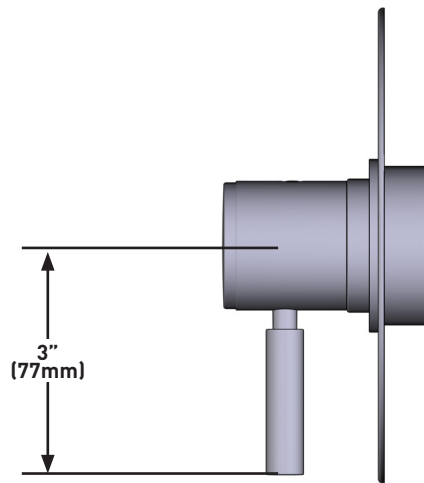

For warranty or additional information, contact:

US Customers

U.S.A.
houseofrohl.com/support
1-800-777-9762

QUEBEC / MARITIMES / WESTERN CANADA
QUÉBEC / MARITIMES / OUEST CANADIEN
QUEBEC / MARITIMOS / CANADA OCCIDENTAL
houseofrohl.ca/support
1-866-473-8442

Canadian Customers

ONTARIO
houseofrohl.ca/support
1-800-287-5354

Riobel

PERRIN & ROWE®
LONDON

victoria ⊕ albert®

ROHL