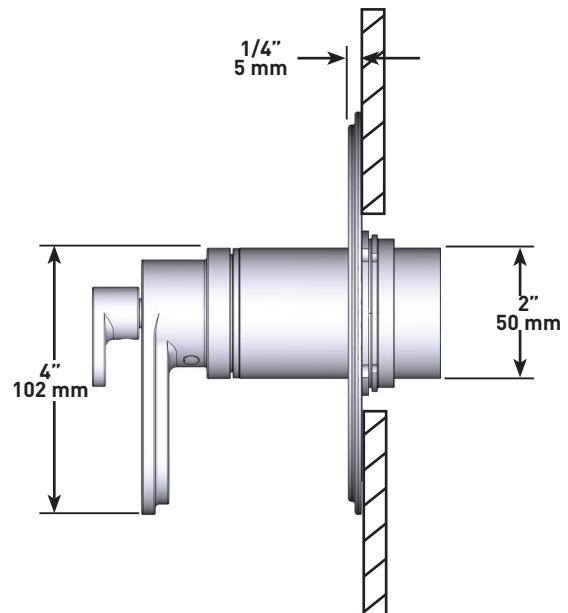

For warranty or additional information, contact:

US Customers

U.S.A.
houseofrohl.com/support
1-800-777-9762

QUEBEC / MARITIMES / WESTERN CANADA
QUÉBEC / MARITIMES / OUEST CANADIEN
QUEBEC / MARITIMOS / CANADA OCCIDENTAL
houseofrohl.ca/support
1-866-473-8442

Canadian Customers

ONTARIO
houseofrohl.ca/support
1-800-287-5354