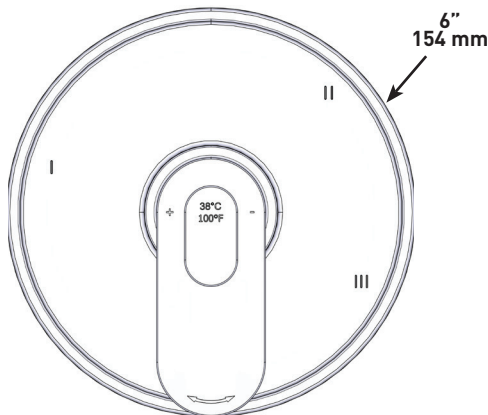

For warranty or additional information, contact:

US Customers

U.S.A.
houseofrohl.com/support
1-800-777-9762

QUEBEC / MARITIMES / WESTERN CANADA
QUÉBEC / MARITIMES / OUEST CANADIEN
QUEBEC / MARITIMOS / CANADA OCCIDENTAL
houseofrohl.ca/support
1-866-473-8442

Canadian Customers

ONTARIO
houseofrohl.ca/support
1-800-287-5354