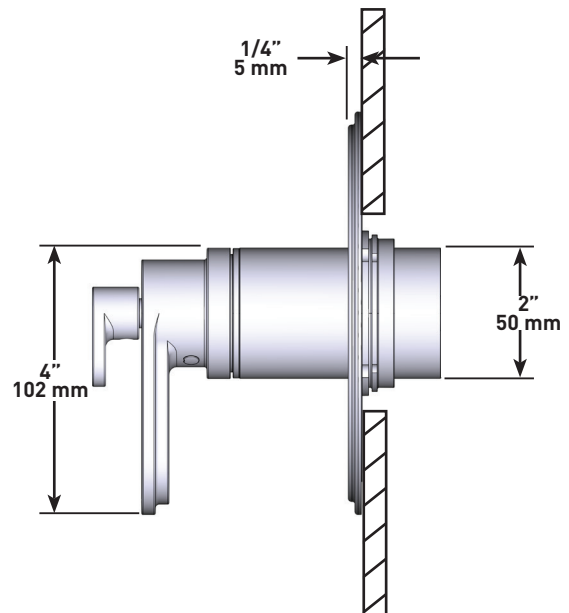

For warranty or additional information, contact:

US Customers

U.S.A.
houseofrohl.com/support
1-800-777-9762

QUEBEC / MARITIMES / WESTERN CANADA
QUÉBEC / MARITIMES / OUEST CANADIEN
QUEBEC / MARITIMOS / CANADA OCCIDENTAL
houseofrohl.ca/support
1-866-473-8442

Canadian Customers

ONTARIO
houseofrohl.ca/support
1-800-287-5354