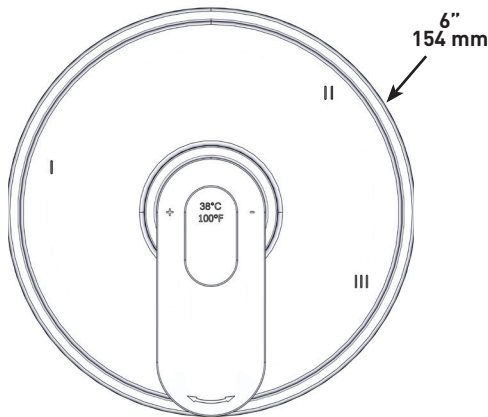

SPECIFICATIONS

DESCRIPTION

- 4 positions (OFF, 1, 2, 3) share
- R45, R45-SPEX or R45-EX rough required to complete
- Thermostatic / pressure balance coaxial cartridge with check valves
- Trim only

FLOW

- 19 L/min, 5.0gpm (US) 60psi
- Type TP - For use with shower heads rated at 7L/min (1.8 gpm) or higher

ARCA

3-way no share Type T/P (thermostatic/pressure balance) coaxial valve trim

MODELS: TAA47 SERIES

For warranty or additional information, contact:

US Customers

U.S.A.
houseofrohl.com/support
 1-800-777-9762

SPÉCIFICATIONS

DESCRIPTION

- 4 positions partagées (OFF, 1, 2, 3)
- Commandez le brut R45, R45-SPEX ou R45-EX pour compléter
- Cartouche thermostatique/pression équilibrée coaxiale avec clapets anti-retour
- Garniture seule