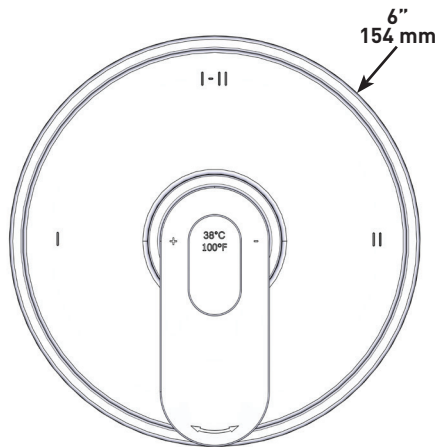

SPECIFICATIONS

DESCRIPTION

- 4 positions (OFF, 1, 1 and 2, 2) share
- Thermostatic / pressure balance coaxial cartridge with check valves
- R23, R23-SPEX or R23-EX rough required to complete
- Trim only

FLOW

- 24 L/min, 6.3 gpm (US) @60psi
- Type TP - For use with shower heads rated at 7L/min (1.8 gpm) or higher

STANDARDS

- CSA B125.1 / ASME A112.18.1
- ASSE 1016
- ADA

WARRANTY

- Most products or parts carry "Limited Warranties" against manufacturing defects. For US customers please visit houseofrohl.com/support and for Canadian customers please visit houseofrohl.ca/support for complete product and finish warranty.

ARCA

2-way Type T/P (thermostatic/pressure balance) coaxial valve trim

MODEL: TAA23 SERIES

For warranty or additional information, contact:

US Customers

U.S.A.
houseofrohl.com/support
1-800-777-9762

Canadian Customers

DESCRIPTION

- 4 positions (OFF, 1, 1 et 2, 2) partagées
- Cartouche thermostatique/pression équilibrée coaxiale avec clapets anti-retour
- Commandez le brut R23, R23-SPEX ou R23-EX pour compléter
- Garniture seule