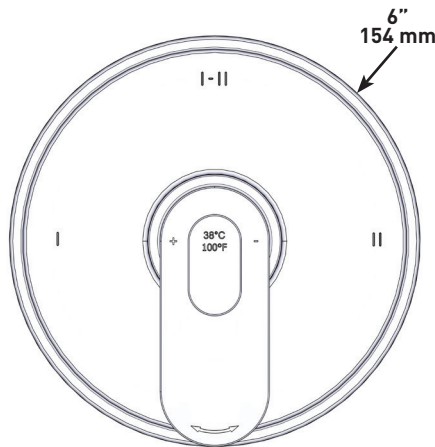

For warranty or additional information, contact:

US Customers

U.S.A.
houseofrohl.com/support
1-800-777-9762

Canadian Customers

QUEBEC / MARITIMES / WESTERN CANADA
QUÉBEC / MARITIMES / OUEST CANADIEN
QUEBEC / MARITIMOS / CANADA OCCIDENTAL
houseofrohl.ca/support
1-866-473-8442

ONTARIO
houseofrohl.ca/support
1-800-287-5354