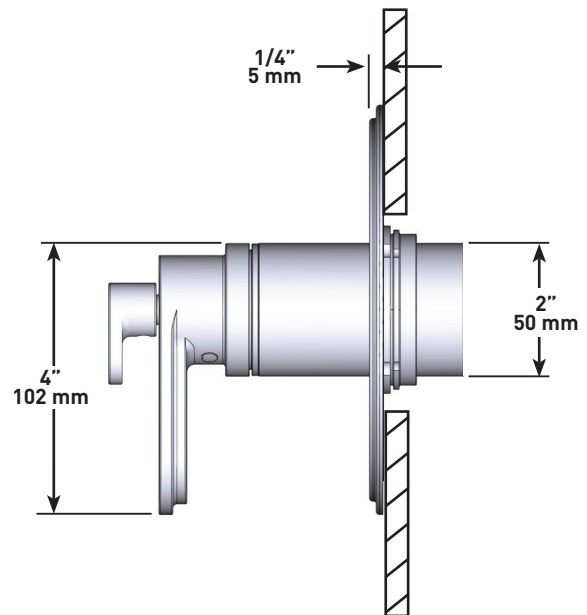

SPECIFICATIONS

DESCRIPTION

- 4 positions (OFF, 1, 1 and 2, 2) share
- Thermostatic / pressure balance coaxial cartridge with check valves
- R23, R23-SPEX or R23-EX rough required to complete
- Trim only

FLOW

- 24 L/min, 6.3 gpm (US) @60psi
- Type TP - For use with shower heads rated at 7L/min (1.8 gpm) or higher

STANDARDS

- CSA B125.1 / ASME A112.18.1
- ASSE 1016
- ADA

WARRANTY

- Most products or parts carry "Limited Warranties" against manufacturing defects. For US customers please visit houseofrohl.com/support and for Canadian customers please visit houseofrohl.ca/support for complete product and finish warranty.

ARCA

2-way Type T/P (thermostatic/pressure balance) coaxial valve trim

MODEL: TAA23 SERIES

For warranty or additional information, contact:

US Customers

U.S.A.
houseofrohl.com/support
1-800-777-9762

Canadian Customers

DESCRIPTION

- 4 positions (OFF, 1, 1 et 2, 2) partagées
- Cartouche thermostatique/pression équilibrée coaxiale avec clapets anti-retour
- Commandez le brut R23, R23-SPEX ou R23-EX pour compléter
- Garniture seule