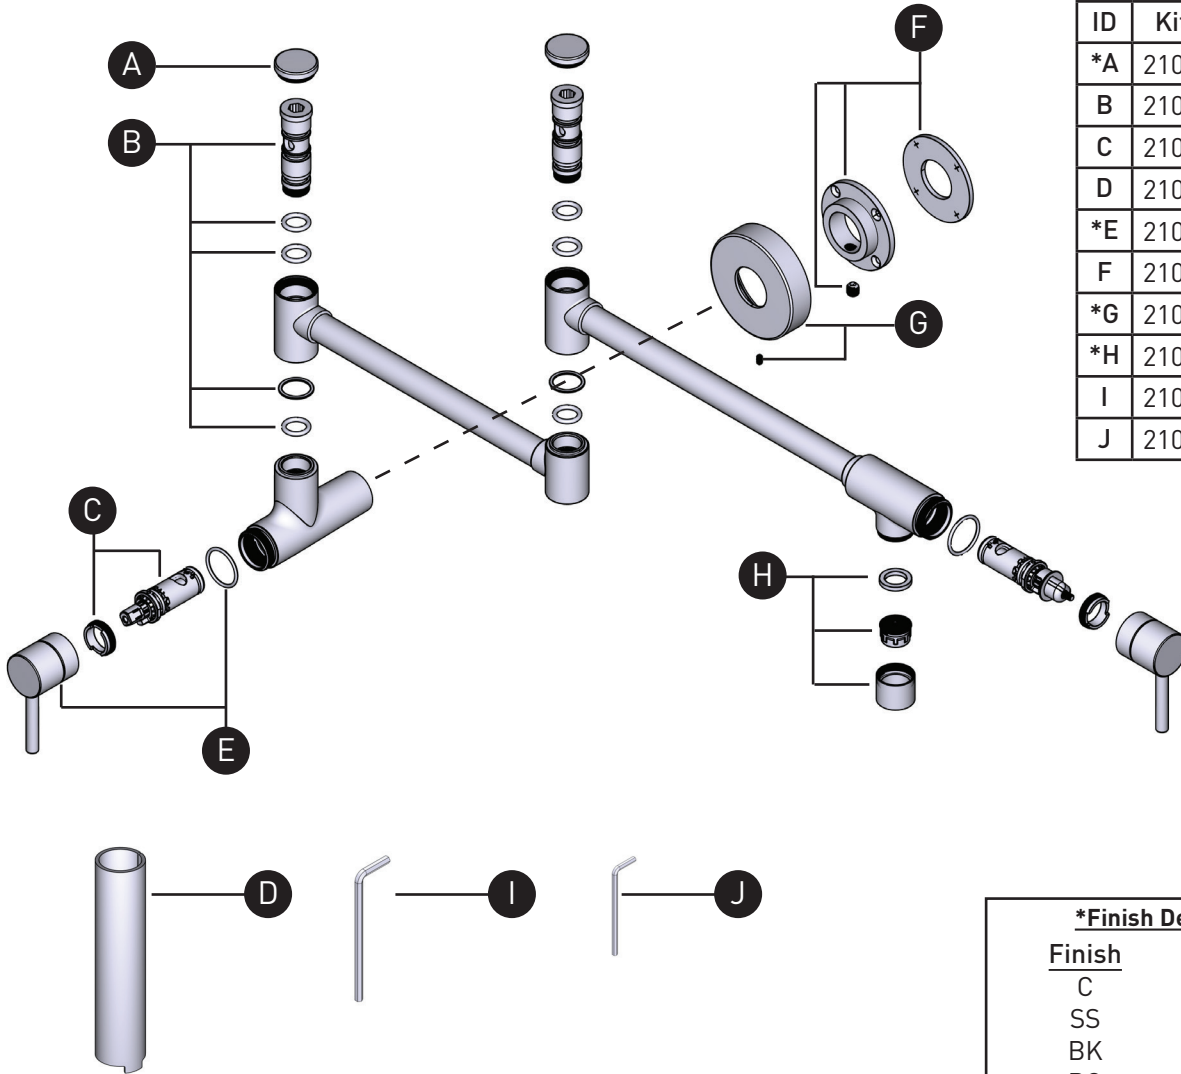

ORDER BY PART NUMBER

## ILLUSTRATED PARTS

#### AZURE

Pot filler

ID	Kit Number	Finish
*A	210135	See below
B	210220	N/A
C	210185	N/A
D	210520	N/A
*E	210190	See below
F	210435	N/A
*G	210170	See below
*H	210460	See below
I	210210	N/A
J	210215	N/A

<b>*Finish Determined by Suffix</b>	
<u>Finish</u>	<u>Description</u>
C	Chrome
SS	Stainless Steel
BK	Black
BG	Brushed Gold (PVD)

## ILLUSTRATIONS DES PIÈCES