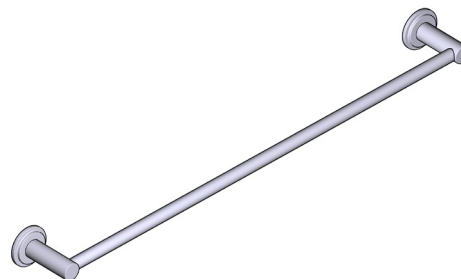

## SPECIFICATIONS

### DESCRIPTION

- 4 anchor points

### Zendo

60cm (24") Towel Bar

**MODELS:** AA5 SERIES

For warranty or additional information, contact: