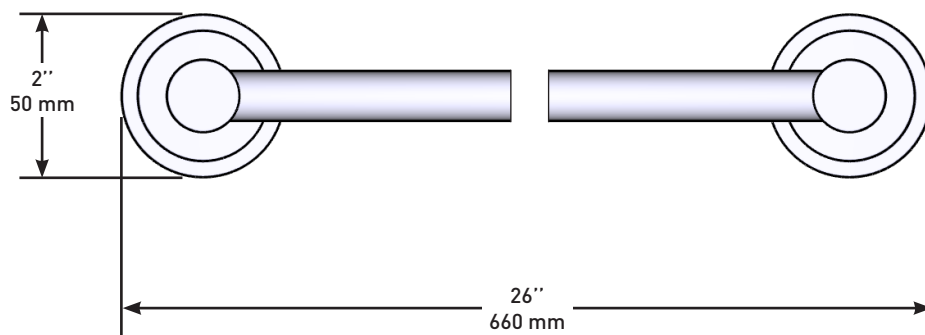

### DESCRIPTION

- 4 anchor points

### Zendo

60cm (24") Towel Bar

**MODELS:** AA5 SERIES

For warranty or additional information, contact: