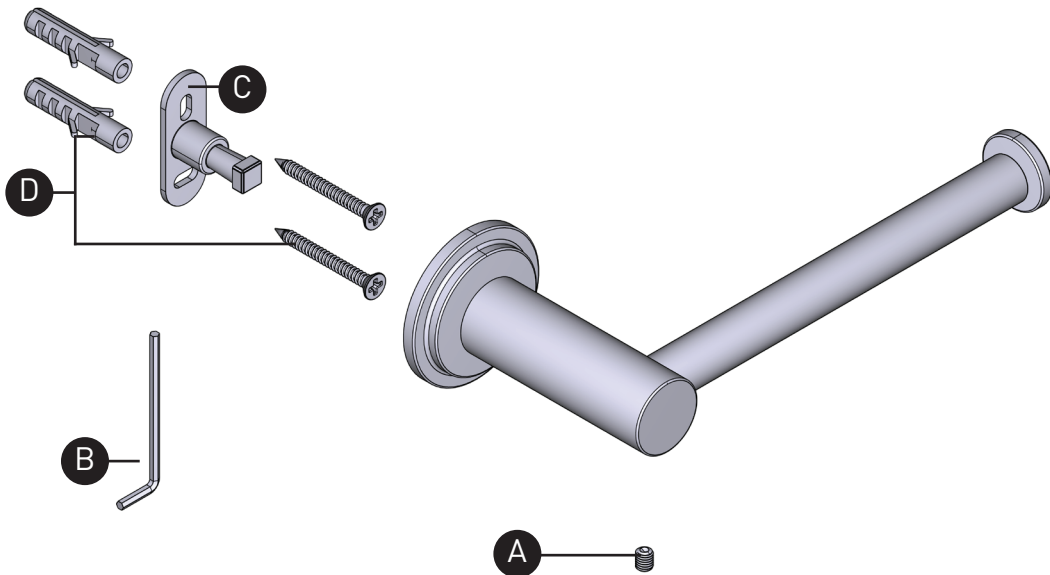

ORDER BY PART NUMBER

## ILLUSTRATED PARTS

**AA3**  
ARCA  
Paper holder

ID	Kit Number	Finish
A	152-060	N/A
B	505-025	N/A
C	213327	N/A
D	7-520 (x2)	N/A

<u>*Finish Determined by Suffix</u>	
<u>Finish</u>	<u>Description</u>
C	Chrome
BN	Brushed Nickel(PVD)
BK	Black
BG	Brushed Gold(PVD)