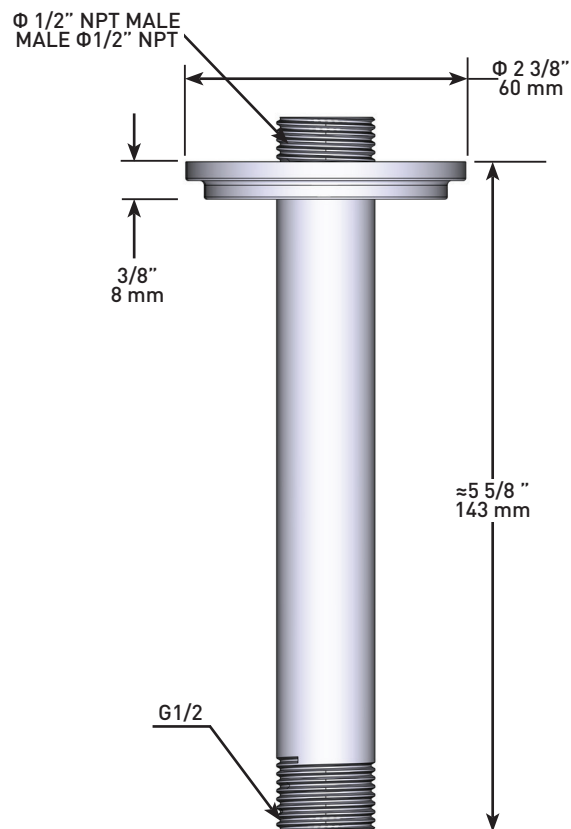

For warranty or additional information, contact:

US Customers

U.S.A.
houseofrohl.com/support
1-800-777-9762

Canadian Customers

QUEBEC / MARITIMES / WESTERN CANADA
QUÉBEC / MARITIMES / OUEST CANADIEN
QUEBEC / MARITIMOS / CANADA OCCIDENTAL
houseofrohl.ca/support
1-866-473-8442

ONTARIO
houseofrohl.ca/support
1-800-287-5354