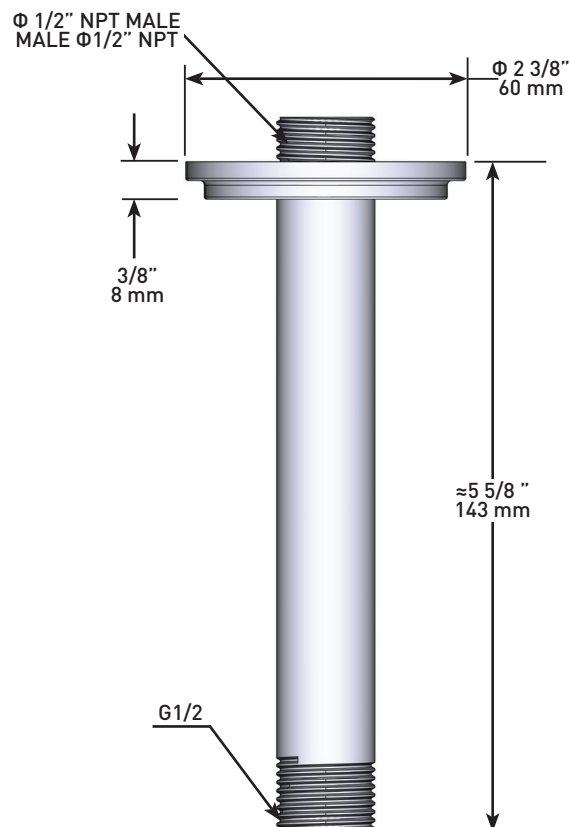

### DESCRIPTION

- 1/2" inlet male NPT

6" shower arm

**MODELS:** 568 SERIES

**For warranty or additional information, contact:**

### DESCRIPTION

- Entrée d'eau 1/2" mâle NPT