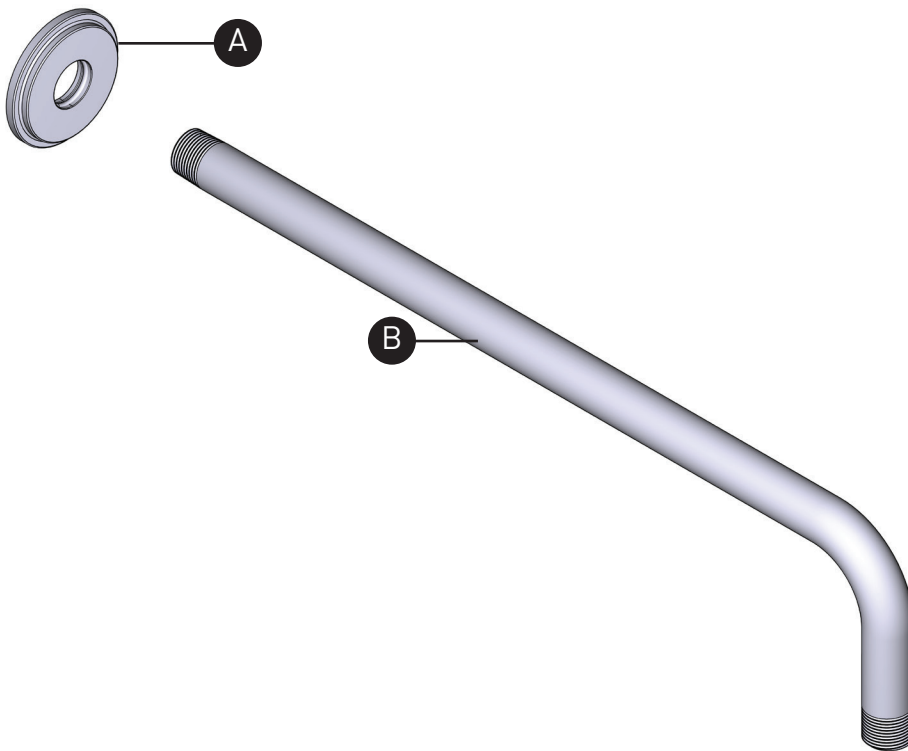

ORDER BY PART NUMBER

ILLUSTRATED PARTS

564

Shower arm

ID	Kit Number	Finish
*A	218575	See below
B	035-003	See below

<u>*Finish Determined by Suffix</u>	
<u>Finish</u>	<u>Description</u>
C	Chrome
BN	Brushed Nickel(PVD)
BK	Black
BG	Brushed Gold(PVD)