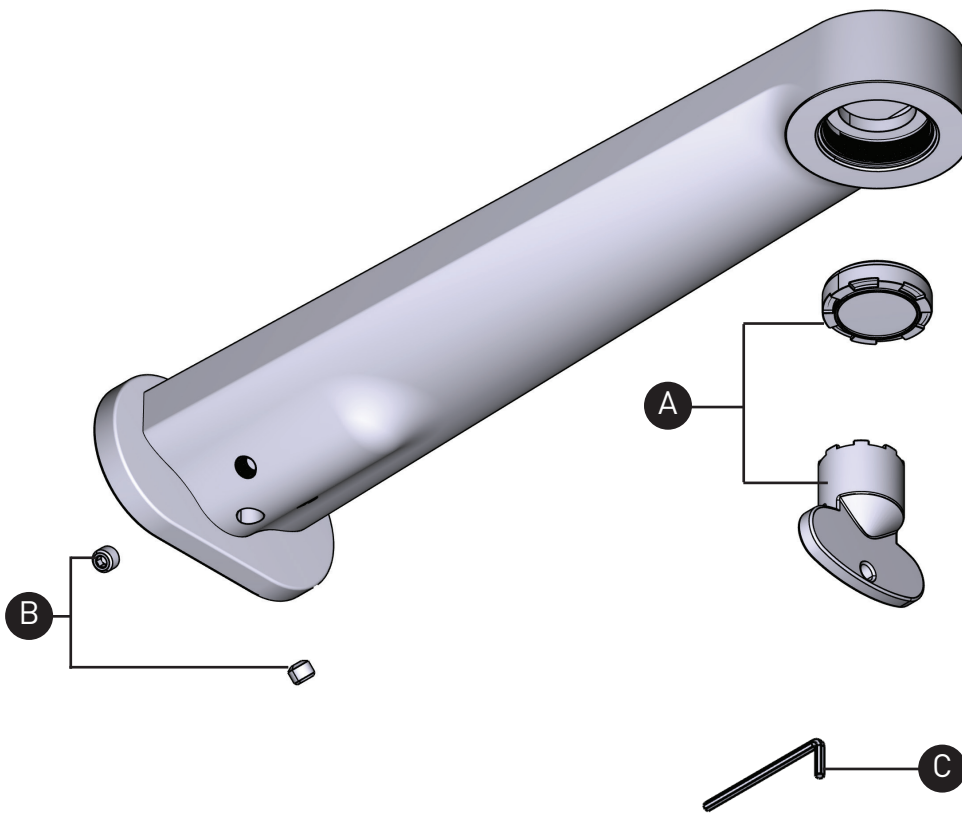

ORDER BY PART NUMBER

ILLUSTRATED PARTS

NB80

NIBI

Wall-mount tub Spout

ID	Kit Number	Finish
A	S6-676	N/A
B	152-040(X2)	N/A
C	505-025(2.5mm)	N/A
D	500-033	N/A

<u>*Finish Determined by Suffix</u>	
<u>Finish</u>	<u>Description</u>
C	Chrome
BN	Brushed Nickel(PVD)
BK	Black
BG	Brushed Gold(PVD)

ONTARIO
houseofrohl.ca/support
1-800-287-5354

VEUILLEZ EFFECTUER VOTRE COMMANDE
PAR NO DE RÉFÉRENCE

ILLUSTRATIONS DES PIÈCES

NB10

NIBI

Bec de bain mural

ID	Kit Number	Finish
A	S6-676	N/A
B	152-040(X2)	N/A
C	505-025(2.5mm)	N/A
D	500-033	N/A