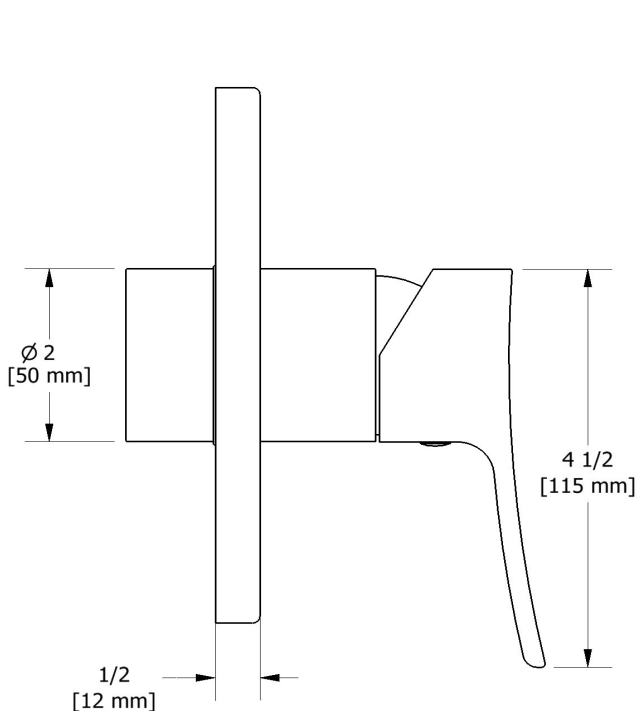

Certifications

- CSA B125.1
- ASME A112.18.1
- ASSE 1016
- CMR248 Approval
- ADA

Type P (pressure balance) valve trim
TZOTQ51