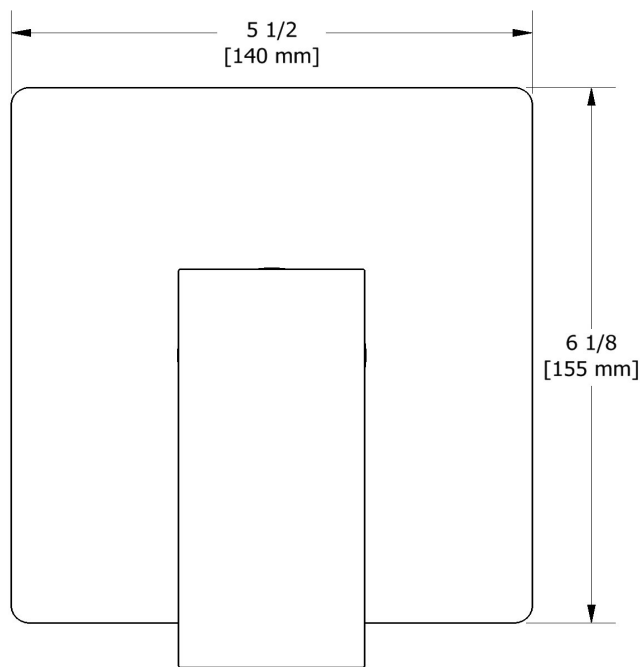

Certifications

- CSA B125.1
- ASME A112.18.1
- ASSE 1016
- CMR248 Approval
- ADA

Type P (pressure balance) valve trim
TZOTQ51