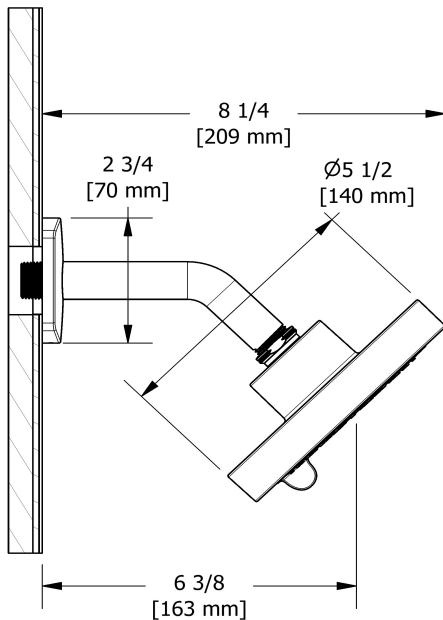

Sizes, models and finishes may differ from those presented.

Warranty

This Riobel Inc. product you have purchased carries a Limited Lifetime Warranty on the chrome, PVD finish, blacks and all working parts and is guaranteed from the initial purchase date against all manufacturing defects. All other finishes, including plastic components, are guaranteed for one year. All electric and/or electronic parts are covered by a 5-year limited warranty. The warranty offered on our products will be honored only if the installation is performed by a certified master plumber.

Customer Care

Phone (800) 777 - 9762 | Email: customer-care@houseofrohl.com | Website: houseofrohl.com/support/contact-us

Consult your local House of Rohl showroom for additional information and specifications. For complete warranty details and a list of showrooms, go to houseofrohl.com