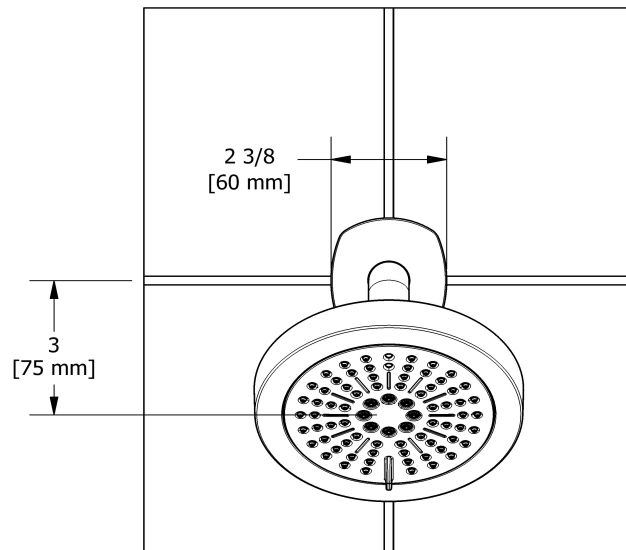

Sizes, models and finishes may differ from those presented.

Warranty

This Riobel Inc. product you have purchased carries a Limited Lifetime Warranty on the chrome, PVD finish, blacks and all working parts and is guaranteed from the initial purchase date against all manufacturing defects. All other finishes, including plastic components, are guaranteed for one year. All electric and/or electronic parts are covered by a 5-year limited warranty. The warranty offered on our products will be honored only if the installation is performed by a certified master plumber.

Customer Care

Phone (800) 777 - 9762 | Email: customer-care@houseofrohl.com | Website: houseofrohl.com/support/contact-us

Consult your local House of Rohl showroom for additional information and specifications. For complete warranty details and a list of showrooms, go to houseofrohl.com