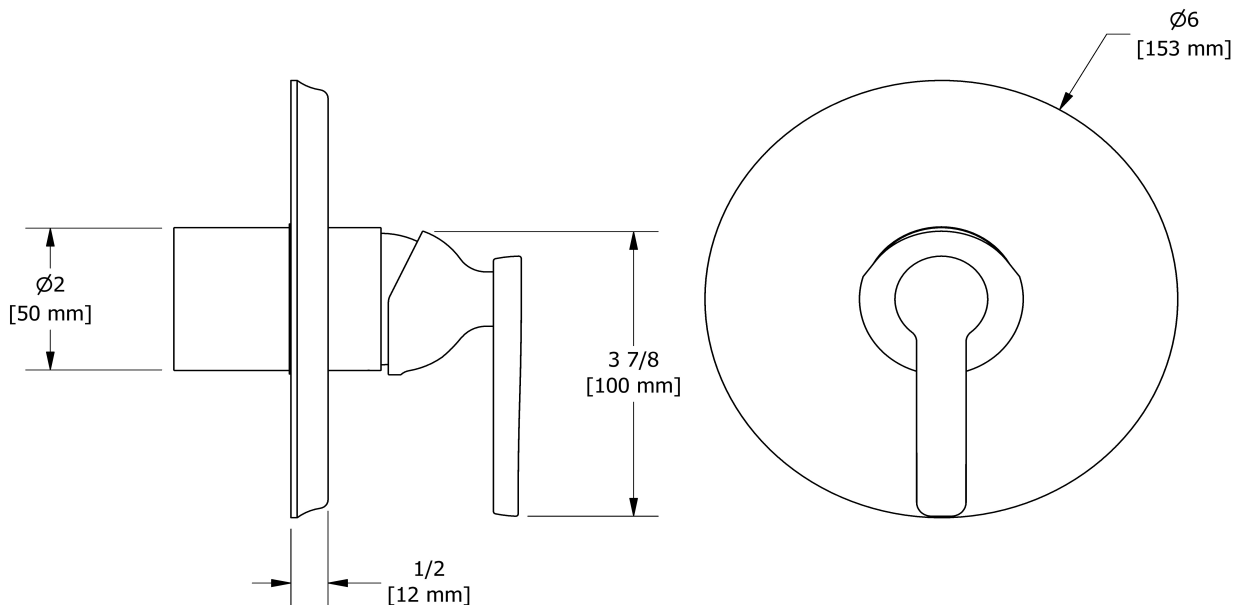

Certifications

- CSA B125.1
- ASME A112.18.1
- ASSE 1016
- ADA

Type P (pressure balance) valve trim
TMMRD51J

Sizes, models and finishes may differ from those presented.

Warranty

This Riobel Inc. product you have purchased carries a Limited Lifetime Warranty on the chrome, PVD finish, blacks and all working parts and is guaranteed from the initial purchase date against all manufacturing defects. All other finishes, including plastic components, are guaranteed for one year. All electric and/or electronic parts are covered by a 5-year limited warranty. The warranty offered on our products will be honored only if the installation is performed by a certified master plumber.

Customer Care

Phone (800) 777 - 9762 | Email: customer-care@houseofrohl.com | Website: houseofrohl.com/support/contact-us

Consult your local House of Rohl showroom for additional information and specifications. For complete warranty details and a list of showrooms, go to houseofrohl.com