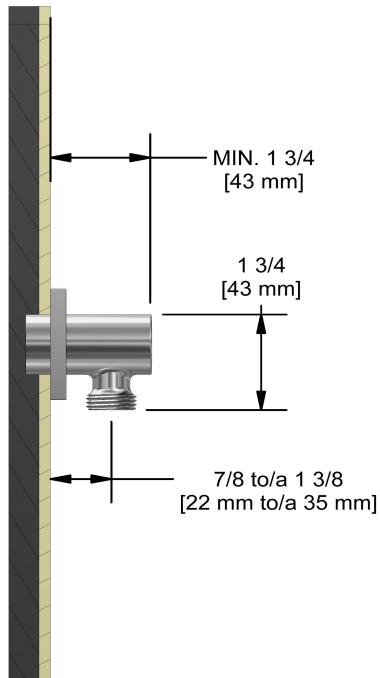

Sizes, models and finishes may differ from those presented.

Warranty

This Riobel Inc. product you have purchased carries a Limited Lifetime Warranty on the chrome, PVD finish, blacks and all working parts and is guaranteed from the initial purchase date against all manufacturing defects. All other finishes, including plastic components, are guaranteed for one year. All electric and/or electronic parts are covered by a 5-year limited warranty. The warranty offered on our products will be honored only if the installation is performed by a certified master plumber.

Customer Care

Phone (800) 777 - 9762 | Email: customer-care@houseofrohl.com | Website: houseofrohl.com/support/contact-us

Consult your local House of Rohl showroom for additional information and specifications. For complete warranty details and a list of showrooms, go to houseofrohl.com