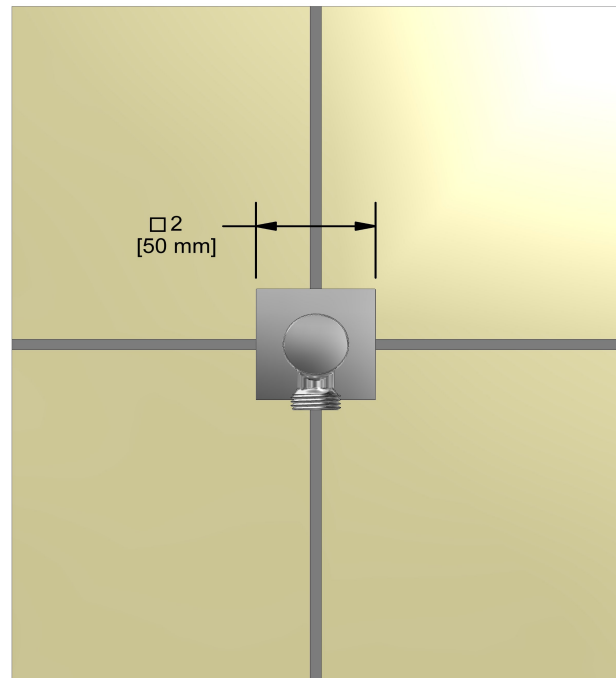

Sizes, models and finishes may differ from those presented.

Warranty

This Riobel Inc. product you have purchased carries a Limited Lifetime Warranty on the chrome, PVD finish, blacks and all working parts and is guaranteed from the initial purchase date against all manufacturing defects. All other finishes, including plastic components, are guaranteed for one year. All electric and/or electronic parts are covered by a 5-year limited warranty. The warranty offered on our products will be honored only if the installation is performed by a certified master plumber.

Customer Care

Phone (800) 777 - 9762 | Email: customer-care@houseofrohl.com | Website: houseofrohl.com/support/contact-us

Consult your local House of Rohl showroom for additional information and specifications. For complete warranty details and a list of showrooms, go to houseofrohl.com