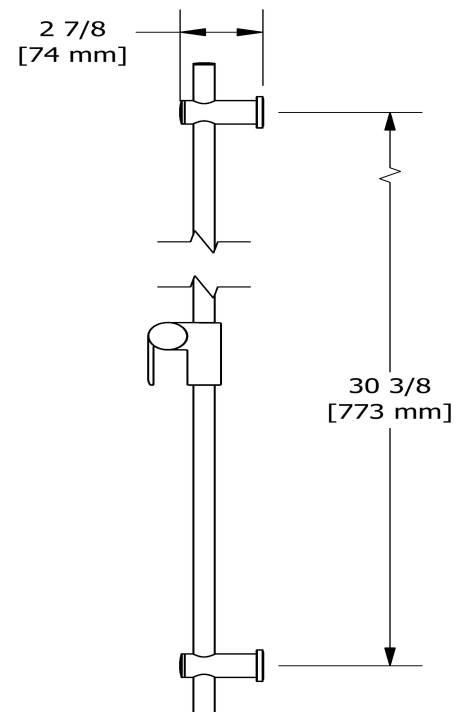

Specifications

Descriptions

- Easy-Glide left cursor
- Ø19 mm (¾") slide bar

Available colors

- C : Chrome
- BN : Brushed Nickel (PVD)
- PN : Polished Nickel (PVD)

Shower rail without hand shower

4842

Sizes, models and finishes may differ from thoses presented.