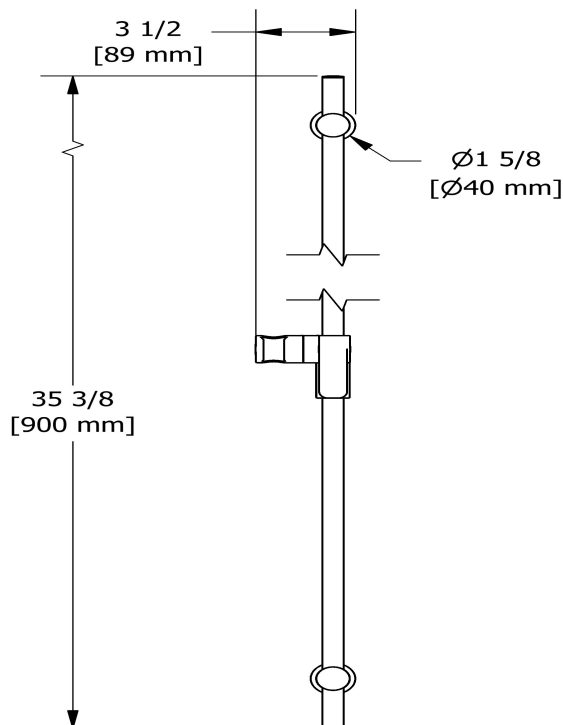

Specifications

Descriptions

- Easy-Glide left cursor
- Ø19 mm (¾") slide bar

Available colors

- C : Chrome
- BN : Brushed Nickel (PVD)
- PN : Polished Nickel (PVD)

Shower rail without hand shower

4842

Sizes, models and finishes may differ from thoses presented.