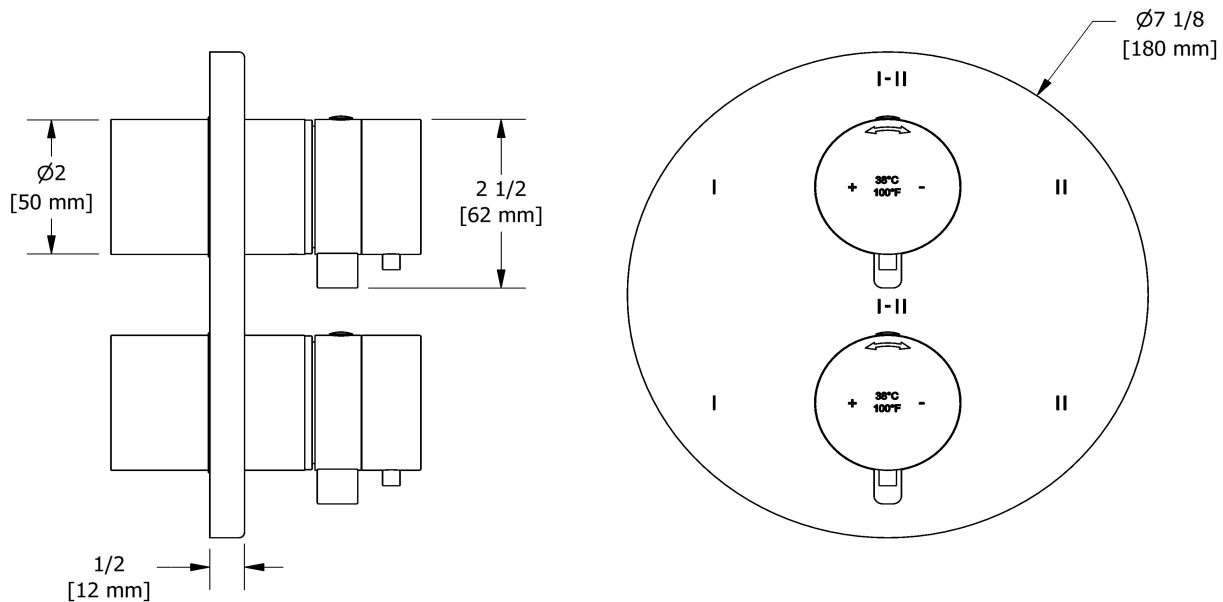

Sizes, models and finishes may differ from thoses presented.

Warranty

This Riobel Inc. product you have purchased carries a Limited Lifetime Warranty on the chrome, PVD finish, blacks and all working parts and is guaranteed from the initial purchase date against all manufacturing defects. All other finishes, including plastic components, are guaranteed for one year. All electric and/or electronic parts are covered by a 5-year limited warranty. The warranty offered on our products will be honored only if the installation is performed by a certified master plumber.

Customer Care

Phone (800) 777 - 9762 | Email: customer care@houseofrohl.com | Website: houseofrohl.com/support/contact-us

Consult your local House of Rohl showroom for additional information and specifications. For complete warranty details and a list of showrooms, go to houseofrohl.com