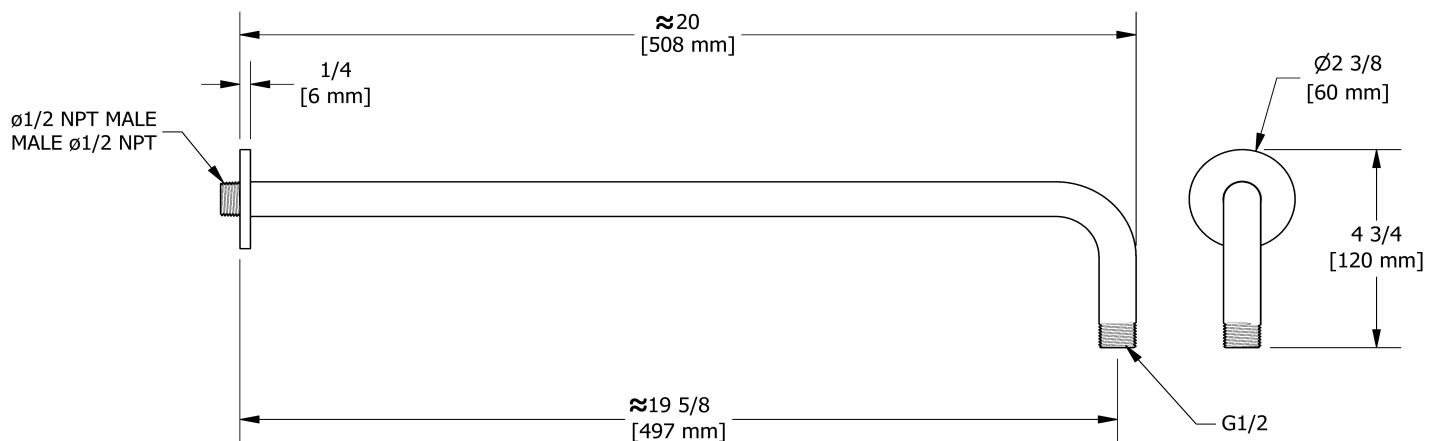

## Specifications

### Descriptions

- ½" inlet male NPT
- Round flange

### Available colors

- C : Chrome
- BN : Brushed Nickel (PVD)
- PN : Polished Nickel (PVD)

50 cm (20") shower arm  
**513**

Sizes, models and finishes may differ from those presented.