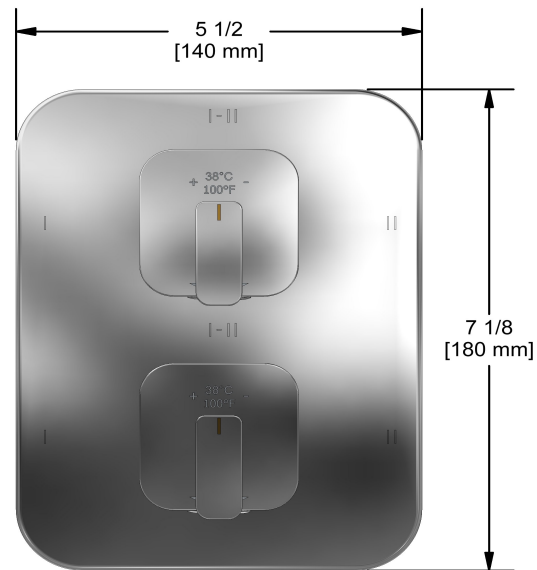

Sizes, models and finishes may differ from those presented.

Warranty

This Riobel Inc. product you have purchased carries a Limited Lifetime Warranty on the chrome, PVD finish, blacks and all working parts and is guaranteed from the initial purchase date against all manufacturing defects. All other finishes, including plastic components, are guaranteed for one year. All electric and/or electronic parts are covered by a 5-year limited warranty. The warranty offered on our products will be honored only if the installation is performed by a certified master plumber.

Customer Care

Phone (800) 777 - 9762 | Email: customer-care@houseofrohl.com | Website: houseofrohl.com/support/contact-us

Consult your local House of Rohl showroom for additional information and specifications. For complete warranty details and a list of showrooms, go to houseofrohl.com