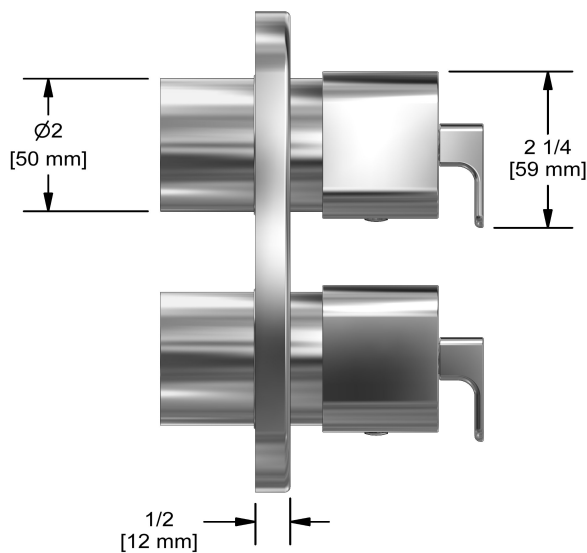

Specifications

Description

- Trim only

Available colors

- C : Chrome
- BN : Brushed Nickel (PVD)

Certifications

- CSA B125.1
- ASME A112.18.1
- ASSE 1016
- CMR248 Approval

4-way Type T/P coaxial valve trim
TEQ46

cUPC®

Sizes, models and finishes may differ from those presented.

Warranty

This Riobel Inc. product you have purchased carries a Limited Lifetime Warranty on the chrome, PVD finish, blacks and all working parts and is guaranteed from the initial purchase date against all manufacturing defects. All other finishes, including plastic components, are guaranteed for one year. All electric and/or electronic parts are covered by a 5-year limited warranty. The warranty offered on our products will be honored only if the installation is performed by a certified master plumber.