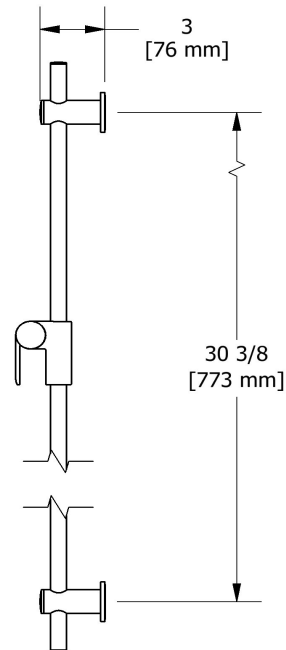

Specifications

Shower rail without hand shower

4862

Descriptions

- Easy-Glide left cursor
- Ø19 mm (¾") slide bar

Available colors

- C : Chrome
- BN : Brushed Nickel (PVD)
- PN : Polished Nickel (PVD)

Sizes, models and finishes may differ from those presented.