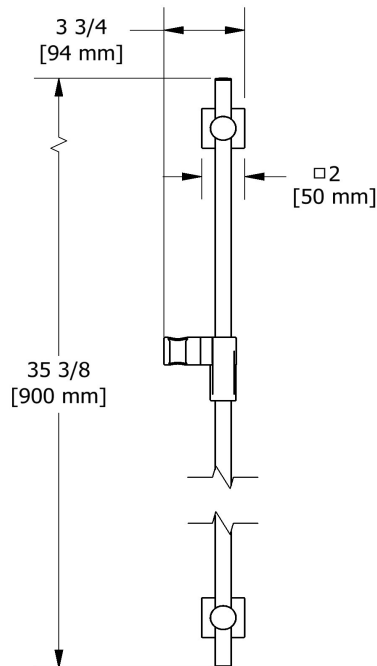

Specifications

Shower rail without hand shower

4862

Descriptions

- Easy-Glide left cursor
- Ø19 mm (¾") slide bar

Available colors

- C : Chrome
- BN : Brushed Nickel (PVD)
- PN : Polished Nickel (PVD)

Sizes, models and finishes may differ from those presented.