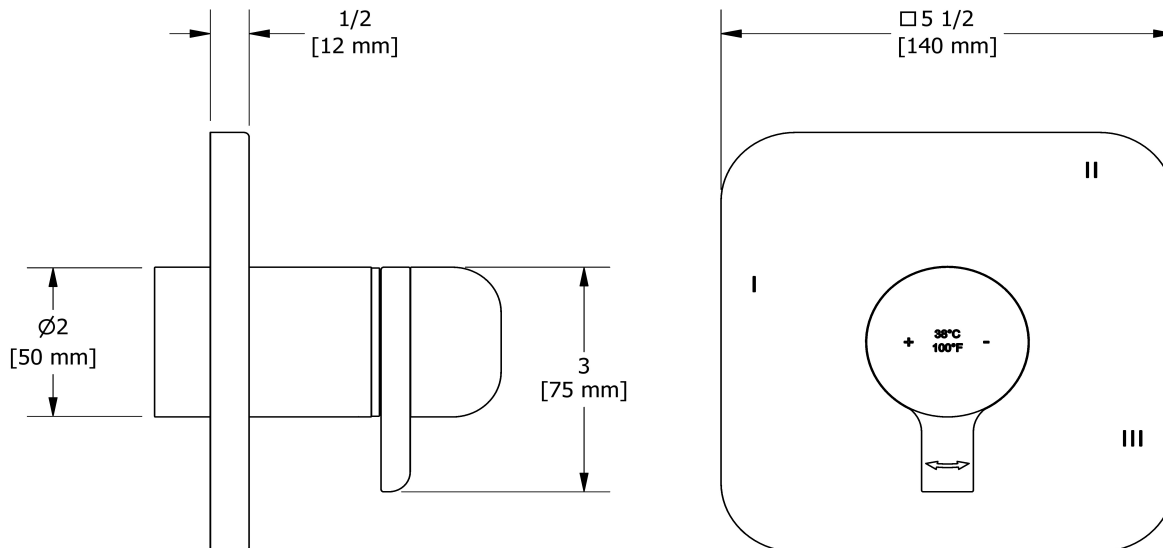

## Descriptions

- 6 positions (OFF, 1, 1 and 2, 2, 2 and 3, 3) share
- R45, R45-SPEX or R45-EX rough required to complete
- Thermostatic/pressure balance coaxial cartridge with check valves
- Trim only

## Certifications

- CSA B125.1
- ASME A112.18.1
- ASSE 1016
- CMR248 Approval

3-way no share Type T/P coaxial valve trim  
**TSA47**

UPC®

Sizes, models and finishes may differ from those presented.