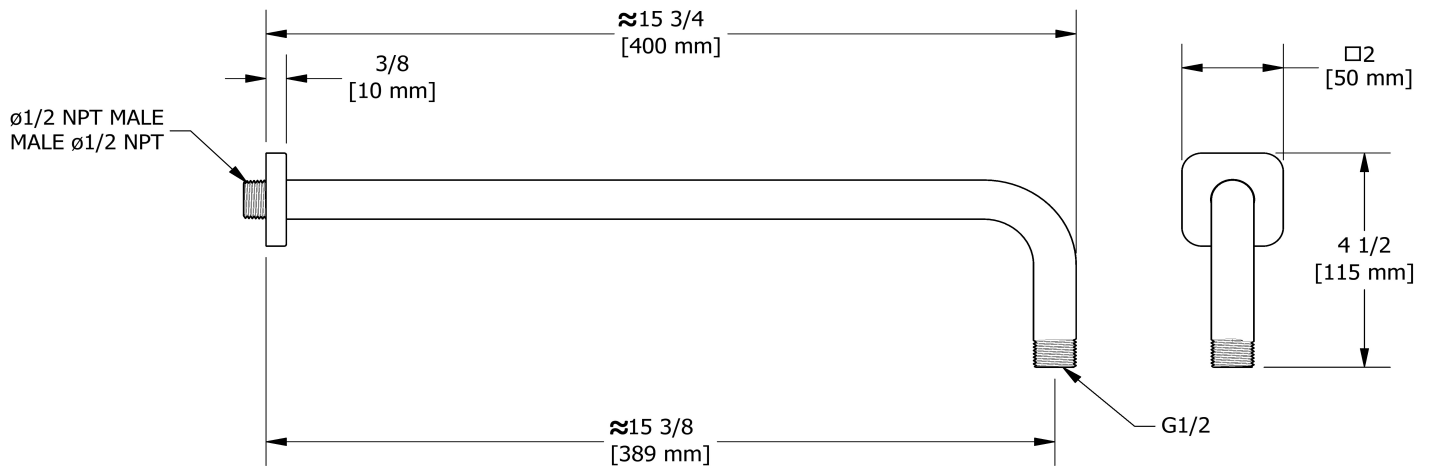

Sizes, models and finishes may differ from those presented.

Warranty

This Riobel Inc. product you have purchased carries a Limited Lifetime Warranty on the chrome, PVD finish, blacks and all working parts and is guaranteed from the initial purchase date against all manufacturing defects. All other finishes, including plastic components, are guaranteed for one year. All electric and/or electronic parts are covered by a 5-year limited warranty. The warranty offered on our products will be honored only if the installation is performed by a certified master plumber.

Customer Care

Phone (800) 777 - 9762 | Email: customer-care@houseofrohl.com | Website: houseofrohl.com/support/contact-us

Consult your local House of Rohl showroom for additional information and specifications. For complete warranty details and a list of showrooms, go to houseofrohl.com