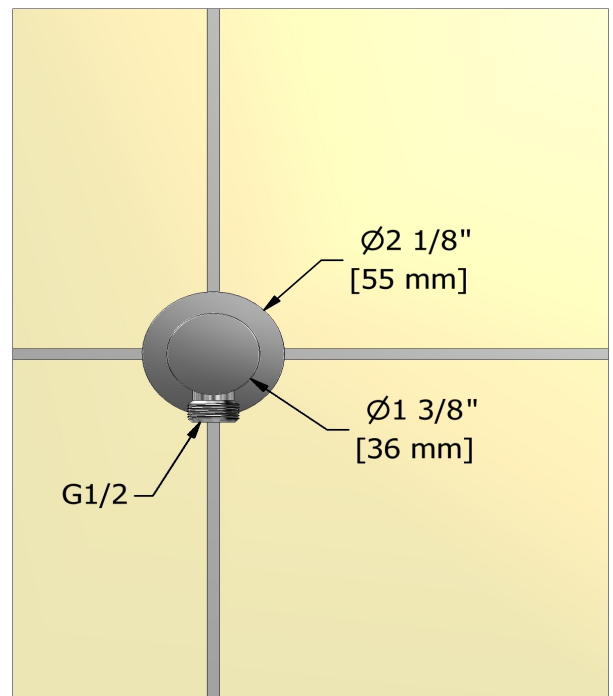

Sizes, models and finishes may differ from those presented.

Warranty

This Riobel Inc. product you have purchased carries a Limited Lifetime Warranty on the chrome, PVD finish, blacks and all working parts and is guaranteed from the initial purchase date against all manufacturing defects. All other finishes, including plastic components, are guaranteed for one year. All electric and/or electronic parts are covered by a 5-year limited warranty. The warranty offered on our products will be honored only if the installation is performed by a certified master plumber.

Customer Care

Phone (800) 777 - 9762 | Email: customer-care@houseofrohl.com | Website: houseofrohl.com/support/contact-us

Consult your local House of Rohl showroom for additional information and specifications. For complete warranty details and a list of showrooms, go to houseofrohl.com