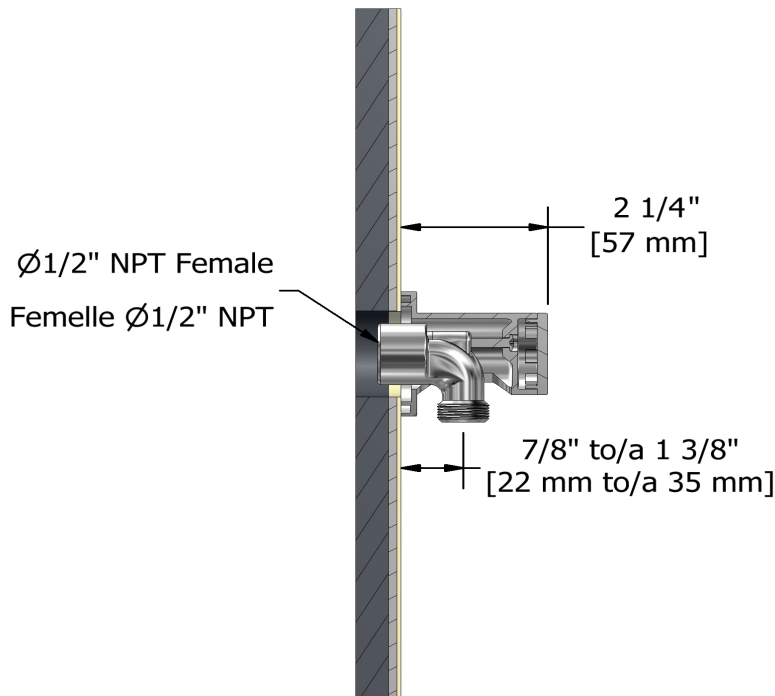

Sizes, models and finishes may differ from those presented.

Warranty

This Riobel Inc. product you have purchased carries a Limited Lifetime Warranty on the chrome, PVD finish, blacks and all working parts and is guaranteed from the initial purchase date against all manufacturing defects. All other finishes, including plastic components, are guaranteed for one year. All electric and/or electronic parts are covered by a 5-year limited warranty. The warranty offered on our products will be honored only if the installation is performed by a certified master plumber.

Customer Care

Phone (800) 777 - 9762 | Email: customer-care@houseofrohl.com | Website: houseofrohl.com/support/contact-us

Consult your local House of Rohl showroom for additional information and specifications. For complete warranty details and a list of showrooms, go to houseofrohl.com