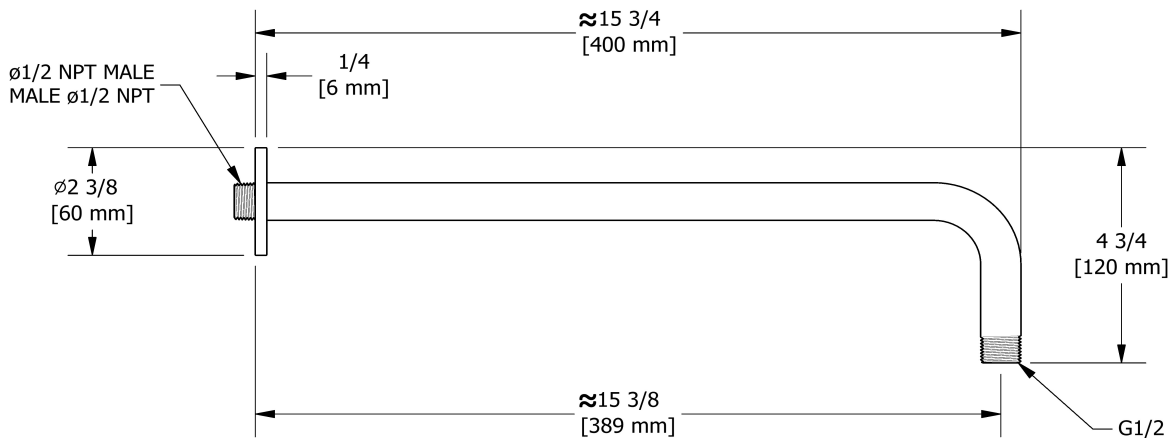

# Specifications

40 cm (16") shower arm  
**503**

## Descriptions

- 1/2" inlet male NPT
- Round flange

## Available colors

- C : Chrome
- BN : Brushed Nickel (PVD)
- PN : Polished Nickel (PVD)

Sizes, models and finishes may differ from those presented.