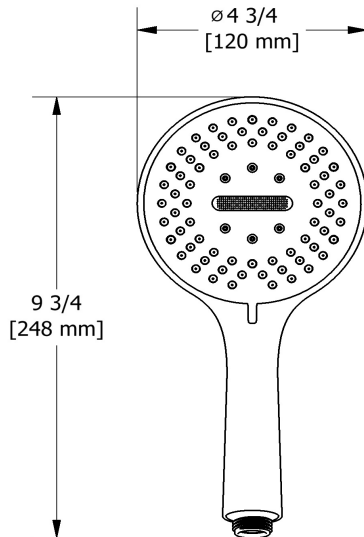

Specifications

Descriptions

- 5 positions
- 3 jets: luxurious, invigorating, massage and mix
- Scale-free

Available flows

- 7.6 L/min, 2.0 gpm (US) 60psi
- 6.7 L/min, 1.8 gpm (US) 60psi (**4375-WS**) *
- 5.7 L/min, 1.5 gpm (US) 60psi (**4375-15**) *

EPA certification applicable to the indicated model only

Certifications

- CSA B125.1
- ASME A112.18.1

3-jet hand shower
4375

Sizes, models and finishes may differ from those presented.

Warranty

This Riobel Inc. product you have purchased carries a Limited Lifetime Warranty on the chrome, PVD finish, blacks and all working parts and is guaranteed from the initial purchase date against all manufacturing defects. All other finishes, including plastic components, are guaranteed for one year. All electric and/or electronic parts are covered by a 5-year limited warranty. The warranty offered on our products will be honored only if the installation is performed by a certified master plumber.