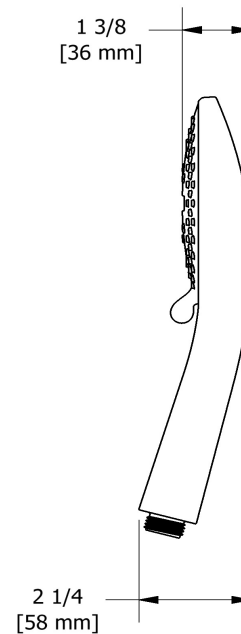

Specifications

Descriptions

- 5 positions
- 3 jets: luxurious, invigorating, massage and mix
- Scale-free

Available flows

- 7.6 L/min, 2.0 gpm (US) 60psi
- 6.7 L/min, 1.8 gpm (US) 60psi (**4375-WS**) *
- 5.7 L/min, 1.5 gpm (US) 60psi (**4375-15**) *

EPA certification applicable to the indicated model only

Certifications

- CSA B125.1
- ASME A112.18.1

3-jet hand shower
4375

Sizes, models and finishes may differ from those presented.

Warranty

This Riobel Inc. product you have purchased carries a Limited Lifetime Warranty on the chrome, PVD finish, blacks and all working parts and is guaranteed from the initial purchase date against all manufacturing defects. All other finishes, including plastic components, are guaranteed for one year. All electric and/or electronic parts are covered by a 5-year limited warranty. The warranty offered on our products will be honored only if the installation is performed by a certified master plumber.