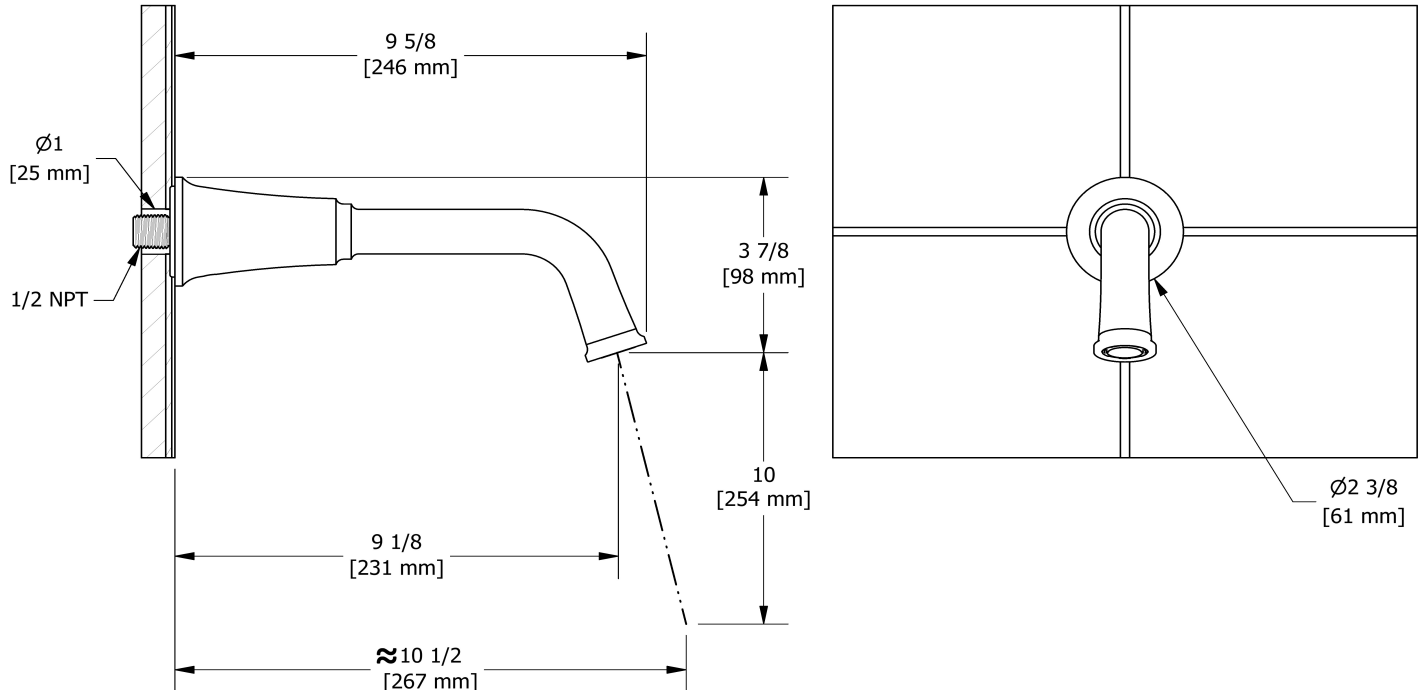

Sizes, models and finishes may differ from those presented.

Warranty

This Riobel Inc. product you have purchased carries a Limited Lifetime Warranty on the chrome, PVD finish, blacks and all working parts and is guaranteed from the initial purchase date against all manufacturing defects. All other finishes, including plastic components, are guaranteed for one year. All electric and/or electronic parts are covered by a 5-year limited warranty. The warranty offered on our products will be honored only if the installation is performed by a certified master plumber.

Customer Care

Phone (800) 777 - 9762 | Email: customercare@houseofrohl.com | Website: houseofrohl.com/support/contact-us

Consult your local House of Rohl showroom for additional information and specifications. For complete warranty details and a list of showrooms, go to houseofrohl.com