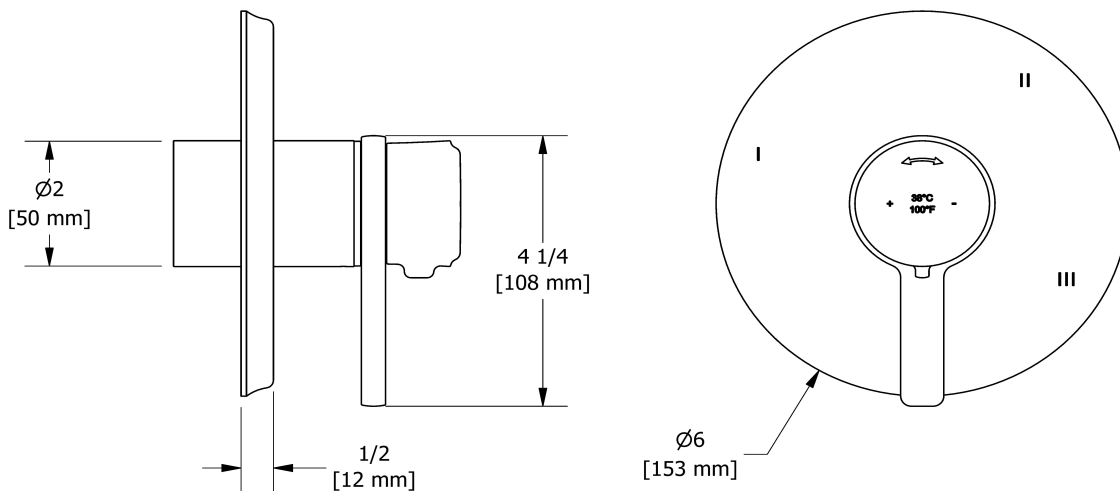

Specifications

Descriptions

- R45, R45-SPEX or R45-EX rough required to complete
- Thermostatic/pressure balance coaxial cartridge with check valves
- Trim only
- 6 positions (OFF, 1, 1 and 2, 2, 2 and 3, 3) share

3-way Type T/P coaxial valve trim
TMMRD45J

Sizes, models and finishes may differ from those presented.

Warranty

This Riobel Inc. product you have purchased carries a Limited Lifetime Warranty on the chrome, PVD finish, blacks and all working parts and is guaranteed from the initial purchase date against all manufacturing defects. All other finishes, including plastic components, are guaranteed for one year. All electric and/or electronic parts are covered by a 5-year limited warranty. The warranty offered on our products will be honored only if the installation is performed by a certified master plumber.