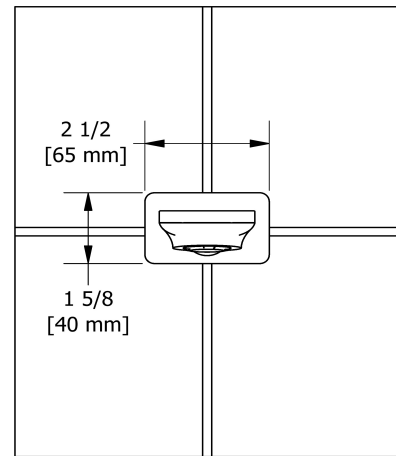

Sizes, models and finishes may differ from those presented.

Warranty

This Riobel Inc. product you have purchased carries a Limited Lifetime Warranty on the chrome, PVD finish, blacks and all working parts and is guaranteed from the initial purchase date against all manufacturing defects. All other finishes, including plastic components, are guaranteed for one year. All electric and/or electronic parts are covered by a 5-year limited warranty. The warranty offered on our products will be honored only if the installation is performed by a certified master plumber.

Customer Care

Phone (800) 777 - 9762 | Email: customercare@houseofrohl.com | Website: houseofrohl.com/support/contact-us

Consult your local House of Rohl showroom for additional information and specifications. For complete warranty details and a list of showrooms, go to houseofrohl.com