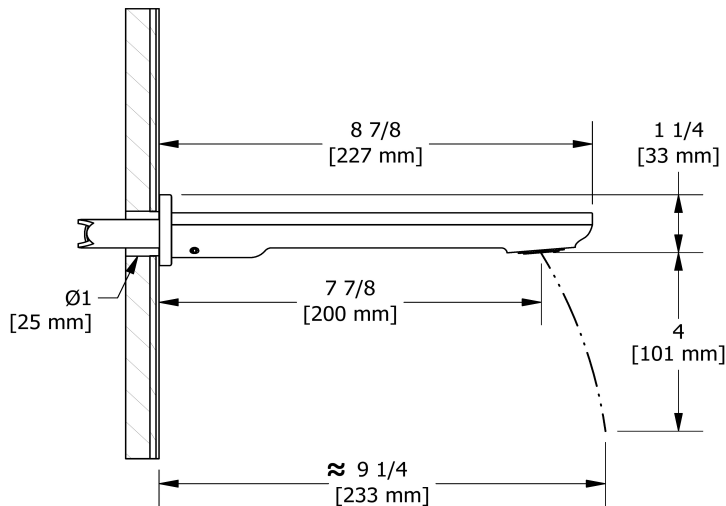

Sizes, models and finishes may differ from those presented.

Warranty

This Riobel Inc. product you have purchased carries a Limited Lifetime Warranty on the chrome, PVD finish, blacks and all working parts and is guaranteed from the initial purchase date against all manufacturing defects. All other finishes, including plastic components, are guaranteed for one year. All electric and/or electronic parts are covered by a 5-year limited warranty. The warranty offered on our products will be honored only if the installation is performed by a certified master plumber.

Customer Care

Phone (800) 777 - 9762 | Email: customercare@houseofrohl.com | Website: houseofrohl.com/support/contact-us

Consult your local House of Rohl showroom for additional information and specifications. For complete warranty details and a list of showrooms, go to houseofrohl.com