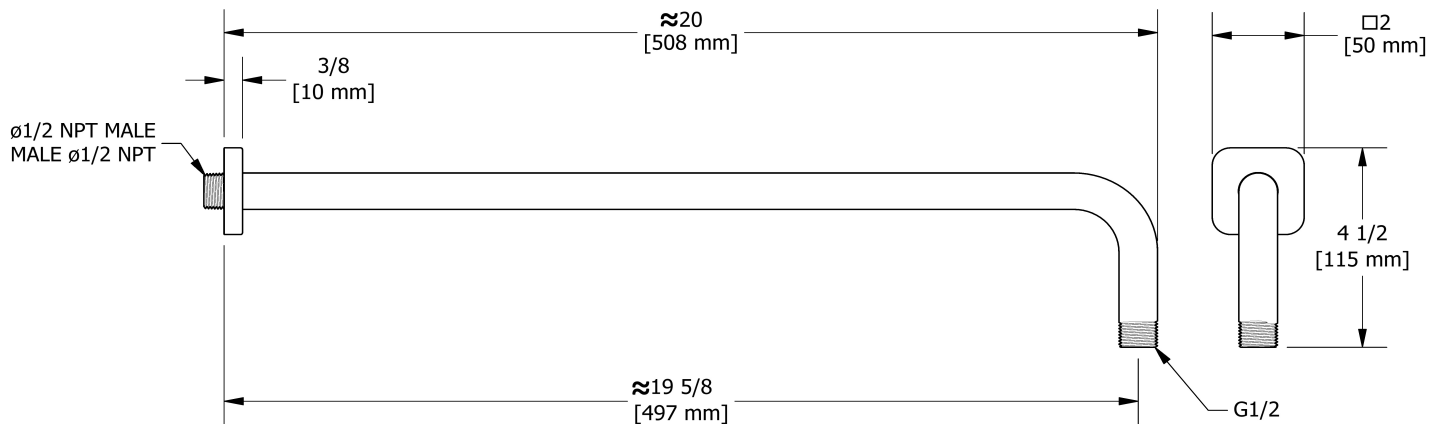

## Specifications

### Descriptions

- Shower arm with Salome flange with set screw
- ½" inlet male NPT

### Available colors

- C : Chrome
- PN : Polished Nickel (PVD)
- BK : Black

50 cm (20") shower arm  
573

Sizes, models and finishes may differ from those presented.