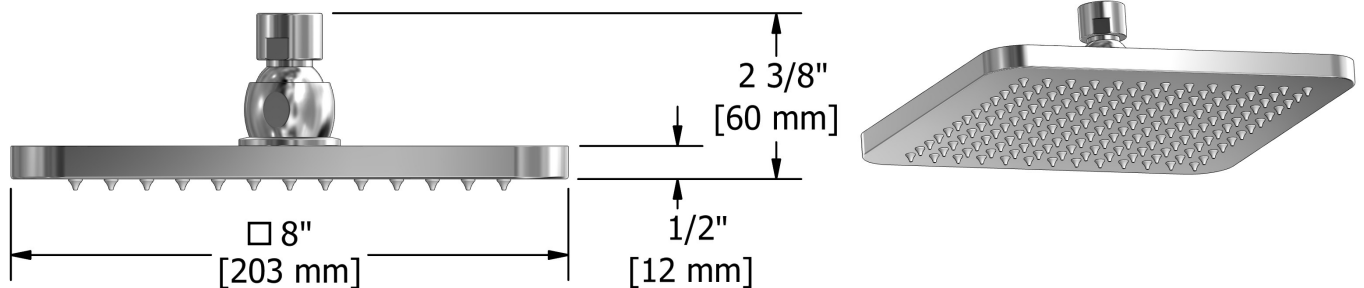

Specifications

Descriptions

- Scale-free
- Swivel
- G½" inlet female

Available colors

- C : Chrome
- BN : Brushed Nickel (PVD)
- PN : Polished Nickel (PVD)

Available flows

- 7.6 L/min, 2.0 gpm (US) 60psi
- 5.69 L/min, 1.5 gpm (US) 60psi (**478-15**)
- 6.6L/min, 1.75 gpm (US) 60psi (**478-WS**) *

EPA certification applicable to the indicated model only

Certifications

- CSA B125.1
- ASME A112.18.1
- CMR248 Approval

20 cm (8") shower head
478

Sizes, models and finishes may differ from thoses presented.