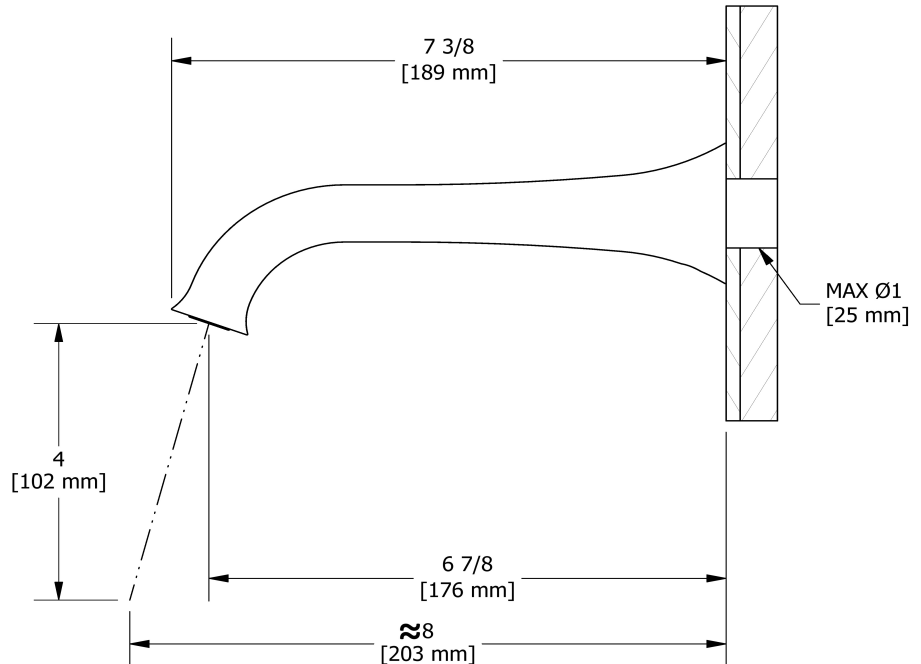

Specifications

Descriptions

- Brass
- ½" copper slip fit inlet

Available colors

- C : Chrome
- BN : Brushed Nickel (PVD)
- PN : Polished Nickel (PVD)

Certifications

- CSA B125.1
- ASME A112.18.1
- CMR248 Approval

Wall-mount tub spout
ED80

cUPC®

Sizes, models and finishes may differ from thoses presented.

Warranty

This Riobel Inc. product you have purchased carries a Limited Lifetime Warranty on the chrome, PVD finish, blacks and all working parts and is guaranteed from the initial purchase date against all manufacturing defects. All other finishes, including plastic components, are guaranteed for one year. All electric and/or electronic parts are covered by a 5-year limited warranty. The warranty offered on our products will be honored only if the installation is performed by a certified master plumber.