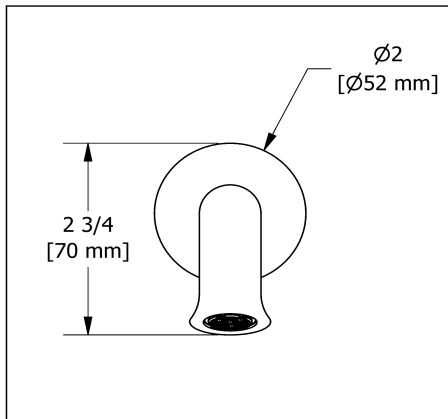

Specifications

Descriptions

- Brass
- ½" copper slip fit inlet

Available colors

- C : Chrome
- BN : Brushed Nickel (PVD)
- PN : Polished Nickel (PVD)

Certifications

- CSA B125.1
- ASME A112.18.1
- CMR248 Approval

Wall-mount tub spout
ED80

cUPC®

Sizes, models and finishes may differ from thoses presented.

Warranty

This Riobel Inc. product you have purchased carries a Limited Lifetime Warranty on the chrome, PVD finish, blacks and all working parts and is guaranteed from the initial purchase date against all manufacturing defects. All other finishes, including plastic components, are guaranteed for one year. All electric and/or electronic parts are covered by a 5-year limited warranty. The warranty offered on our products will be honored only if the installation is performed by a certified master plumber.