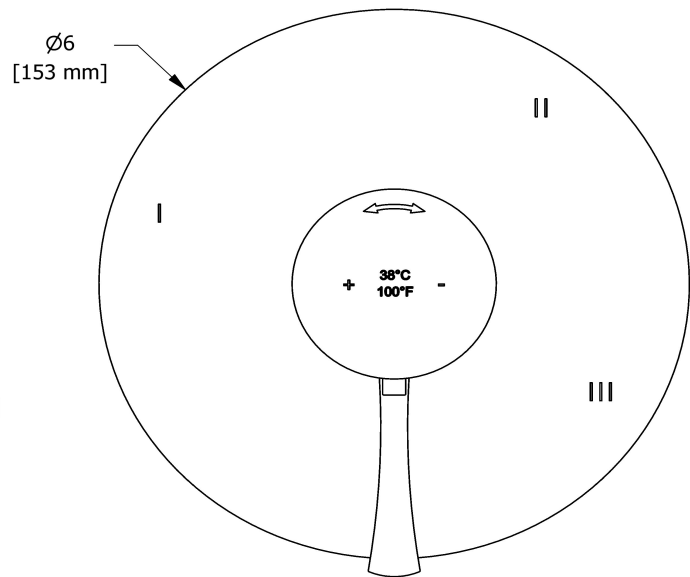

Specifications

Descriptions

- Trim only
- Thermostatic/pressure balance coaxial cartridge with check valves
- R45, R45-SPEX or R45-EX rough required to complete
- 6 positions (OFF, 1, 1 and 2, 2, 2 and 3, 3) share

Available colors

- C : Chrome
- BN : Brushed Nickel (PVD)
- PN : Polished Nickel (PVD)

Available flow

- 23 L/min, 6.0 gpm (US) 60psi

Certifications

- CSA B125.1
- ASME A112.18.1
- ASSE 1016
- CMR248 Approval
- ADA

3-way Type T/P coaxial valve trim
TEDTM45

Sizes, models and finishes may differ from those presented.

Warranty

This Riobel Inc. product you have purchased carries a Limited Lifetime Warranty on the chrome, PVD finish, blacks and all working parts and is guaranteed from the initial purchase date against all manufacturing defects. All other finishes, including plastic components, are guaranteed for one year. All electric and/or electronic parts are covered by a 5-year limited warranty. The warranty offered on our products will be honored only if the installation is performed by a certified master plumber.