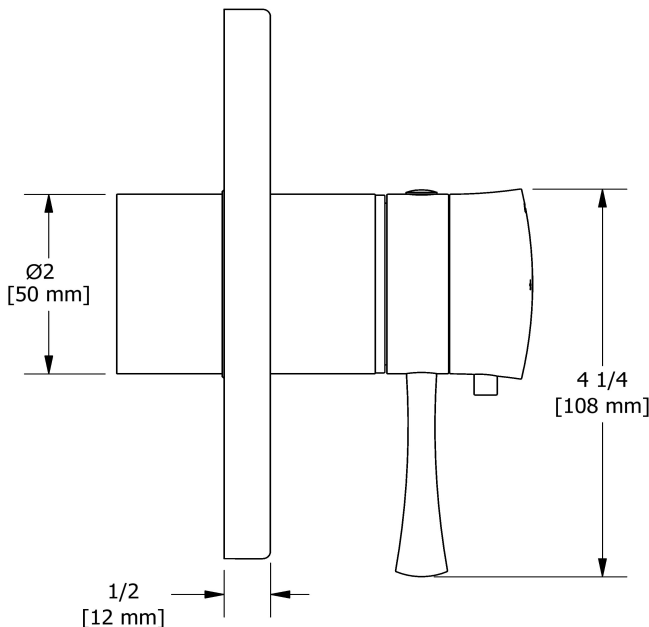

Certifications

- CSA B125.1
- ASME A112.18.1
- ASSE 1016
- CMR248 Approval
- ADA

3-way Type T/P coaxial valve trim
TEDTM45