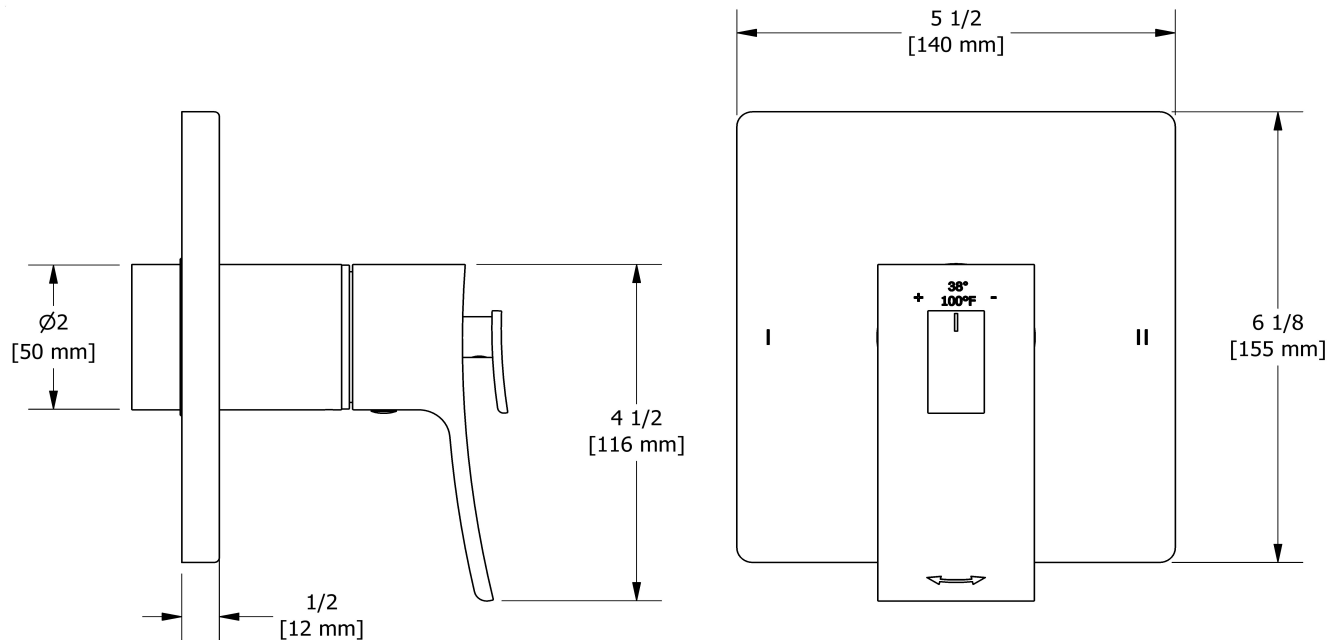

Certifications

- CSA B125.1
- ASME A112.18.1
- ASSE 1016
- CMR248 Approval
- ADA

2-way no share Type T/P coaxial valve trim
TZOTQ44