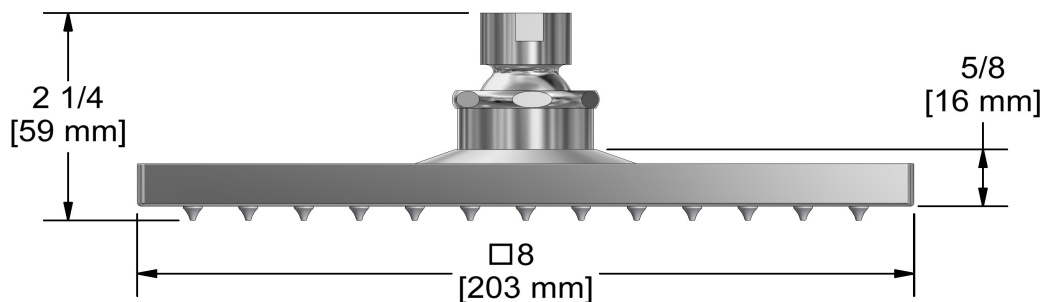

Specifications

Descriptions

- Scale-free
- Swivel
- G½" inlet female

Available colors

- C : Chrome
- BN : Brushed Nickel (PVD)

Available flows

- 7.6 L/min, 2.0 gpm (US) 60psi
- 5.69 L/min, 1.5 gpm (US) 60psi (**488-15**)
- 6.6L/min, 1.75 gpm (US) 60psi (**488-WS**) *

EPA certification applicable to the indicated model only

Certifications

- CSA B125.1
- ASME A112.18.1
- CMR248 Approval

20 cm (8") shower head
488

Sizes, models and finishes may differ from those presented.