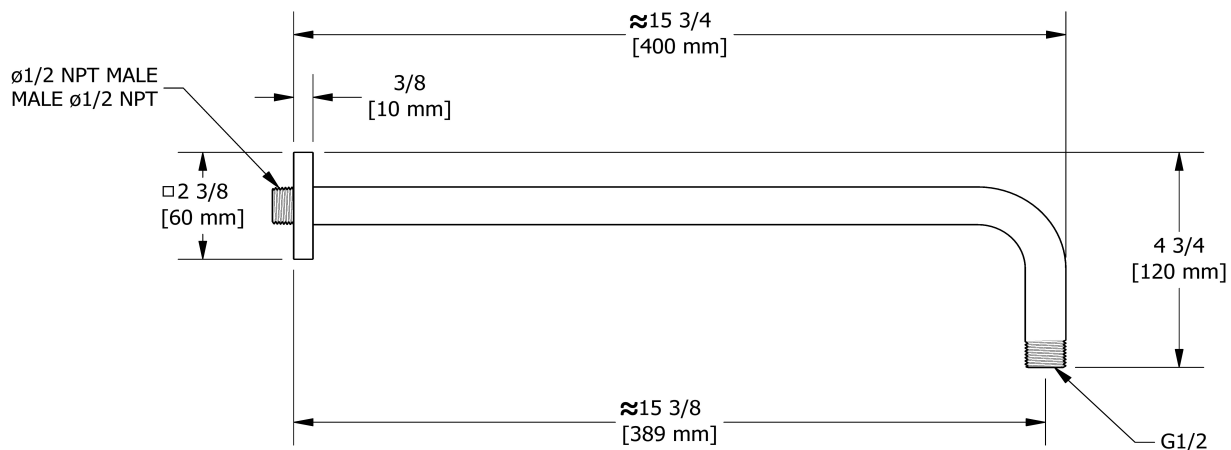

## Descriptions

- 1/2" inlet male NPT
- Square flange with set screw

## Available colors

- C : Chrome
- BN : Brushed Nickel (PVD)
- PN : Polished Nickel (PVD)

40 cm (16") shower arm  
**560**

Sizes, models and finishes may differ from those presented.