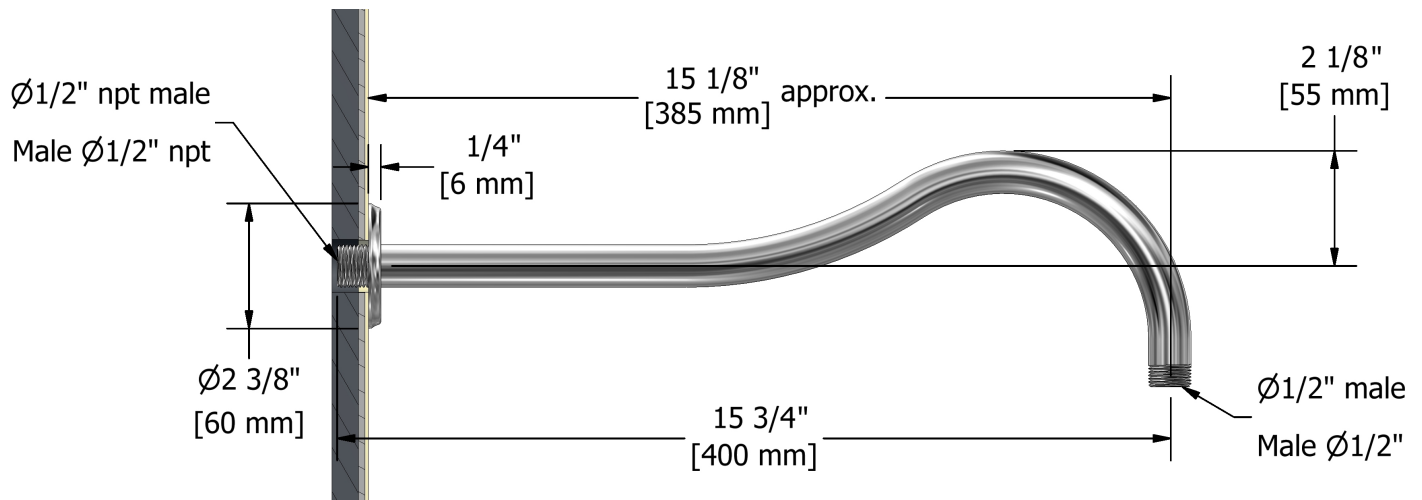

40 cm (16") shower arm
584

Descriptions

- ½" inlet male NPT
- Round flange

Available colors

- C : Chrome
- BN : Brushed Nickel (PVD)
- PN : Polished Nickel (PVD)

Sizes, models and finishes may differ from thoses presented.