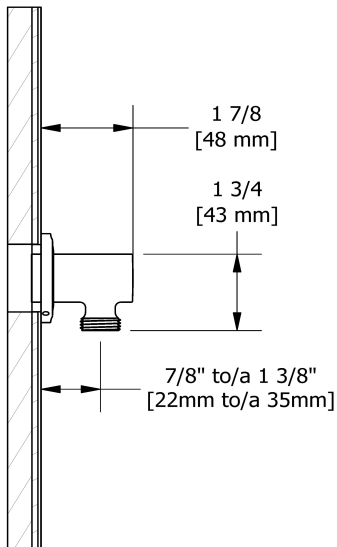

Elbow supply
734

Specifications

Descriptions

- Adjustable depth
- 1/2" outlet male
- 1/2" inlet female NPT

Available colors

- C : Chrome
- BN : Brushed Nickel (PVD)
- PN : Polished Nickel (PVD)

Sizes, models and finishes may differ from thoses presented.