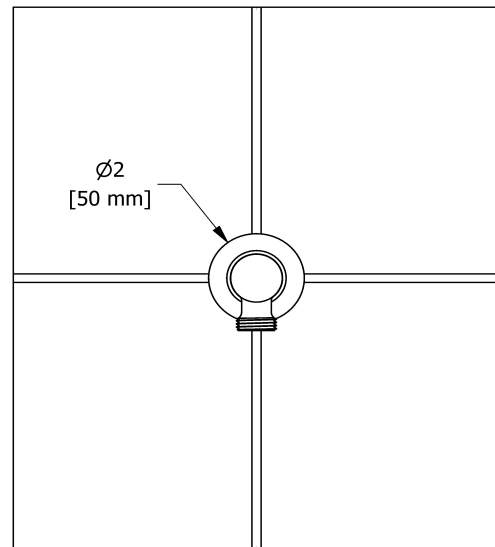

Elbow supply
734

Specifications

Descriptions

- Adjustable depth
- 1/2" outlet male
- 1/2" inlet female NPT

Available colors

- C : Chrome
- BN : Brushed Nickel (PVD)
- PN : Polished Nickel (PVD)

Sizes, models and finishes may differ from thoses presented.