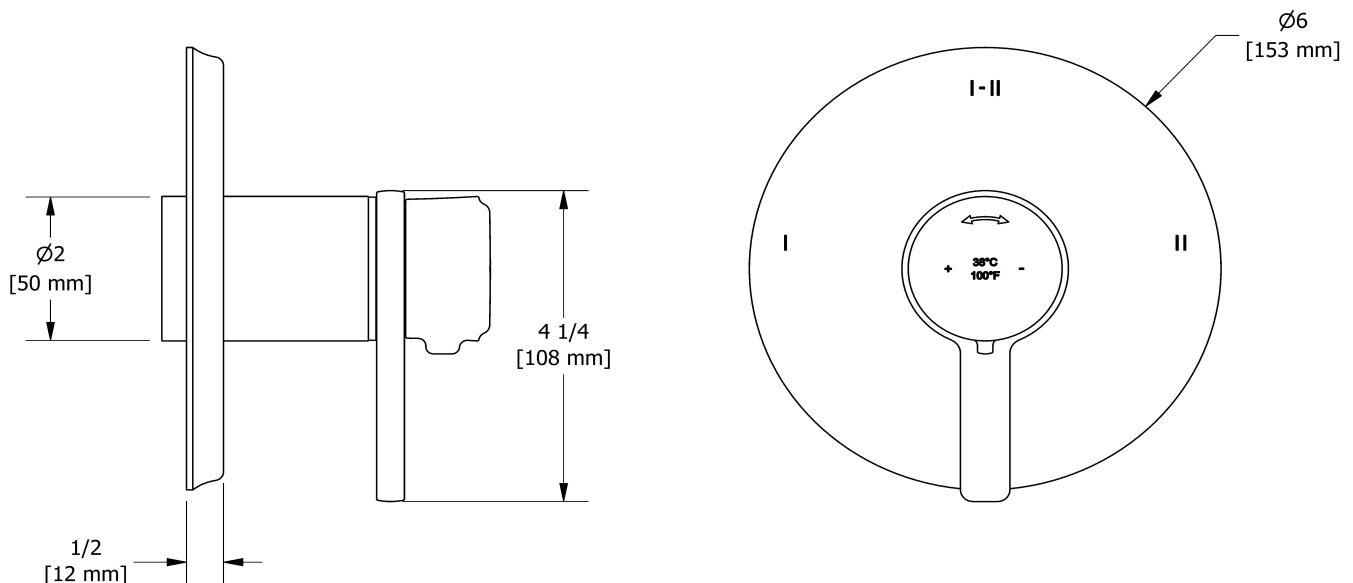

Specifications

Descriptions

- R23, R23-SPEX or R23-EX rough required to complete
- Trim only
- Thermostatic/pressure balance coaxial cartridge with check valves
- 4 positions (OFF, 1, 1 and 2, 2) share

Available colors

- C : Chrome
- CBK : Chrome/Black
- BN : Brushed Nickel (PVD)
- BNBK : Brushed Nickel (PVD)/Black
- PN : Polished Nickel (PVD)
- PNBK : Polished Nickel (PVD)/Black

Available flow

- 24 L/min, 6.3 gpm (US) 60psi

Certifications

- CSA B125.1
- ASME A112.18.1
- ASSE 1016
- ADA

2-way Type T/P coaxial valve trim
TMMRD23J

Sizes, models and finishes may differ from those presented.

Warranty

This Riobel Inc. product you have purchased carries a Limited Lifetime Warranty on the chrome, PVD finish, blacks and all working parts and is guaranteed from the initial purchase date against all manufacturing defects. All other finishes, including plastic components, are guaranteed for one year. All electric and/or electronic parts are covered by a 5-year limited warranty. The warranty offered on our products will be honored only if the installation is performed by a certified master plumber.