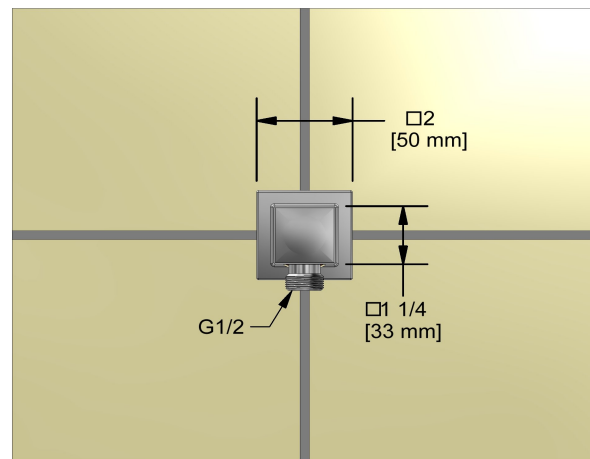

Specifications

Descriptions

- 1/2" inlet female NPT
- 1/2" outlet male
- Adjustable depth

Available colors

- C : Chrome
- BN : Brushed Nickel (PVD)
- PN : Polished Nickel (PVD)

Elbow supply
774

Sizes, models and finishes may differ from those presented.