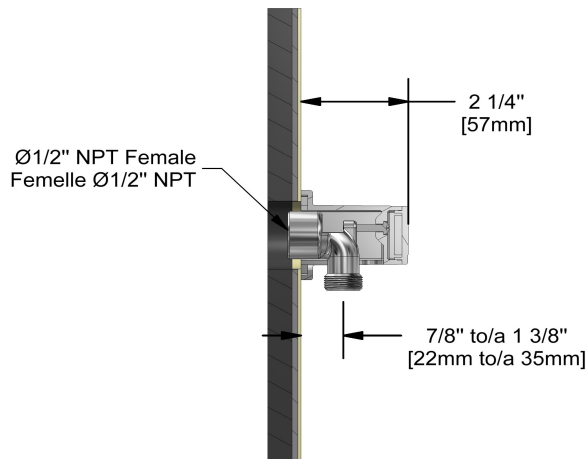

Specifications

Descriptions

- 1/2" inlet female NPT
- 1/2" outlet male
- Adjustable depth

Available colors

- C : Chrome
- BN : Brushed Nickel (PVD)
- PN : Polished Nickel (PVD)

Elbow supply
774

Sizes, models and finishes may differ from those presented.