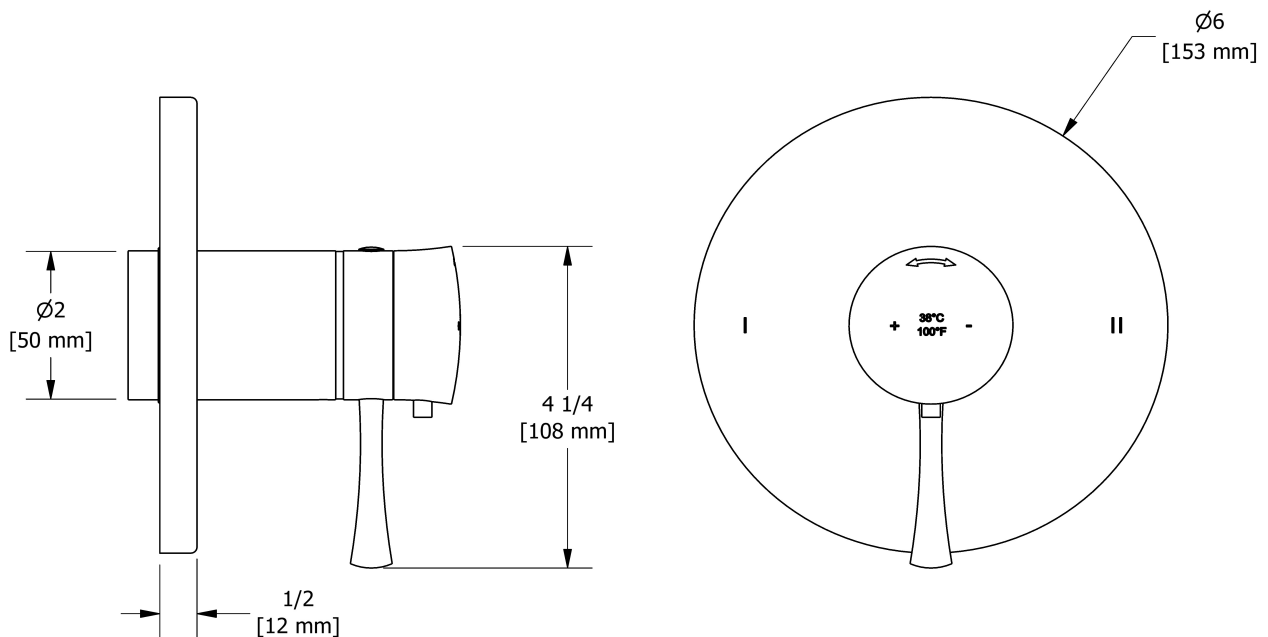

Specifications

Descriptions

- 3 positions (OFF, 1, 2) no share
- Trim only
- Thermostatic/pressure balance coaxial cartridge with check valves
- R23, R23-SPEX or R23-EX rough required to complete

Available colors

- C : Chrome
- BN : Brushed Nickel (PVD)
- PN : Polished Nickel (PVD)

Available flow

- 23 L/min, 6.0 gpm (US) 60psi

Certifications

- CSA B125.1
- ASME A112.18.1
- ASSE 1016
- CMR248 Approval
- ADA

2-way no share Type T/P coaxial valve trim
TEDTM44