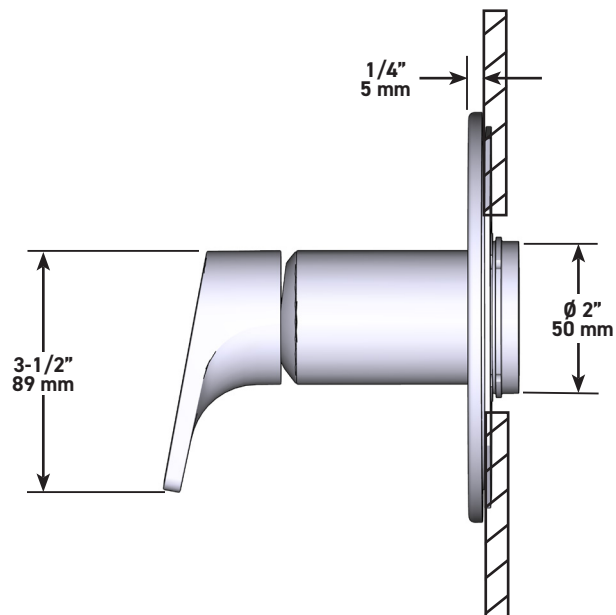

US Customers

U.S.A.
HOUSEOFROHL.COM
1-800-777-9762

QUEBEC / MARITIMES / WESTERN CANADA
QUÉBEC / MARITIMES / QUEST CANADIEN
QUEBEC / MARITIMOS / CANADA OCCIDENTAL
HOUSEOFROHL.CA
1-866-473-8442

Canadian Customers

ONTARIO
HOUSEOFROHL.CA
1-800-287-5354