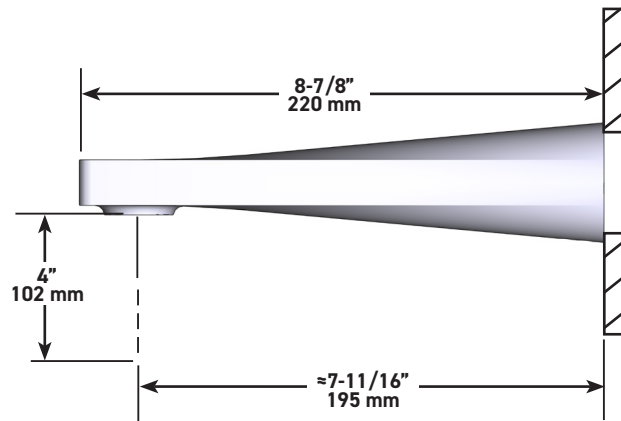

US Customers

U.S.A.
HOUSEOFROHL.COM
1-800-777-9762

QUEBEC / MARITIMES / WESTERN CANADA
QUÉBEC / MARITIMES / QUEST CANADIEN
QUEBEC / MARITIMOS / CANADA OCCIDENTAL
HOUSEOFROHL.CA
1-866-473-8442

Canadian Customers

ONTARIO
HOUSEOFROHL.CA
1-800-287-5354