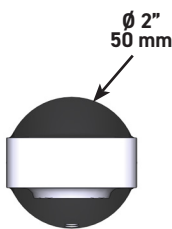

US Customers

U.S.A.
HOUSEOFROHL.COM
1-800-777-9762

QUEBEC / MARITIMES / WESTERN CANADA
QUÉBEC / MARITIMES / QUEST CANADIEN
QUEBEC / MARITIMOS / CANADA OCCIDENTAL
HOUSEOFROHL.CA
1-866-473-8442

Canadian Customers

ONTARIO
HOUSEOFROHL.CA
1-800-287-5354