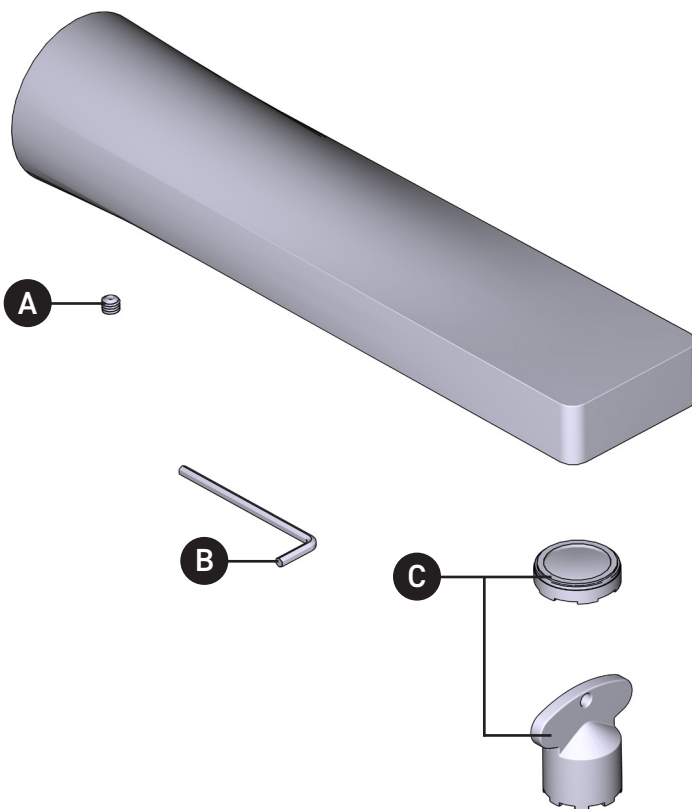

## ILLUSTRATED PARTS

### OD80

Wall-mount tub spout

ORDER BY PART NUMBER

ID	Kit Number	Finish
A	152-040	N/A
B	505-025	N/A
C	6-676	N/A

For warranty or additional information, contact:

US Customers

U.S.A.  
HOUSEOFROHL.COM  
1-800-777-9762