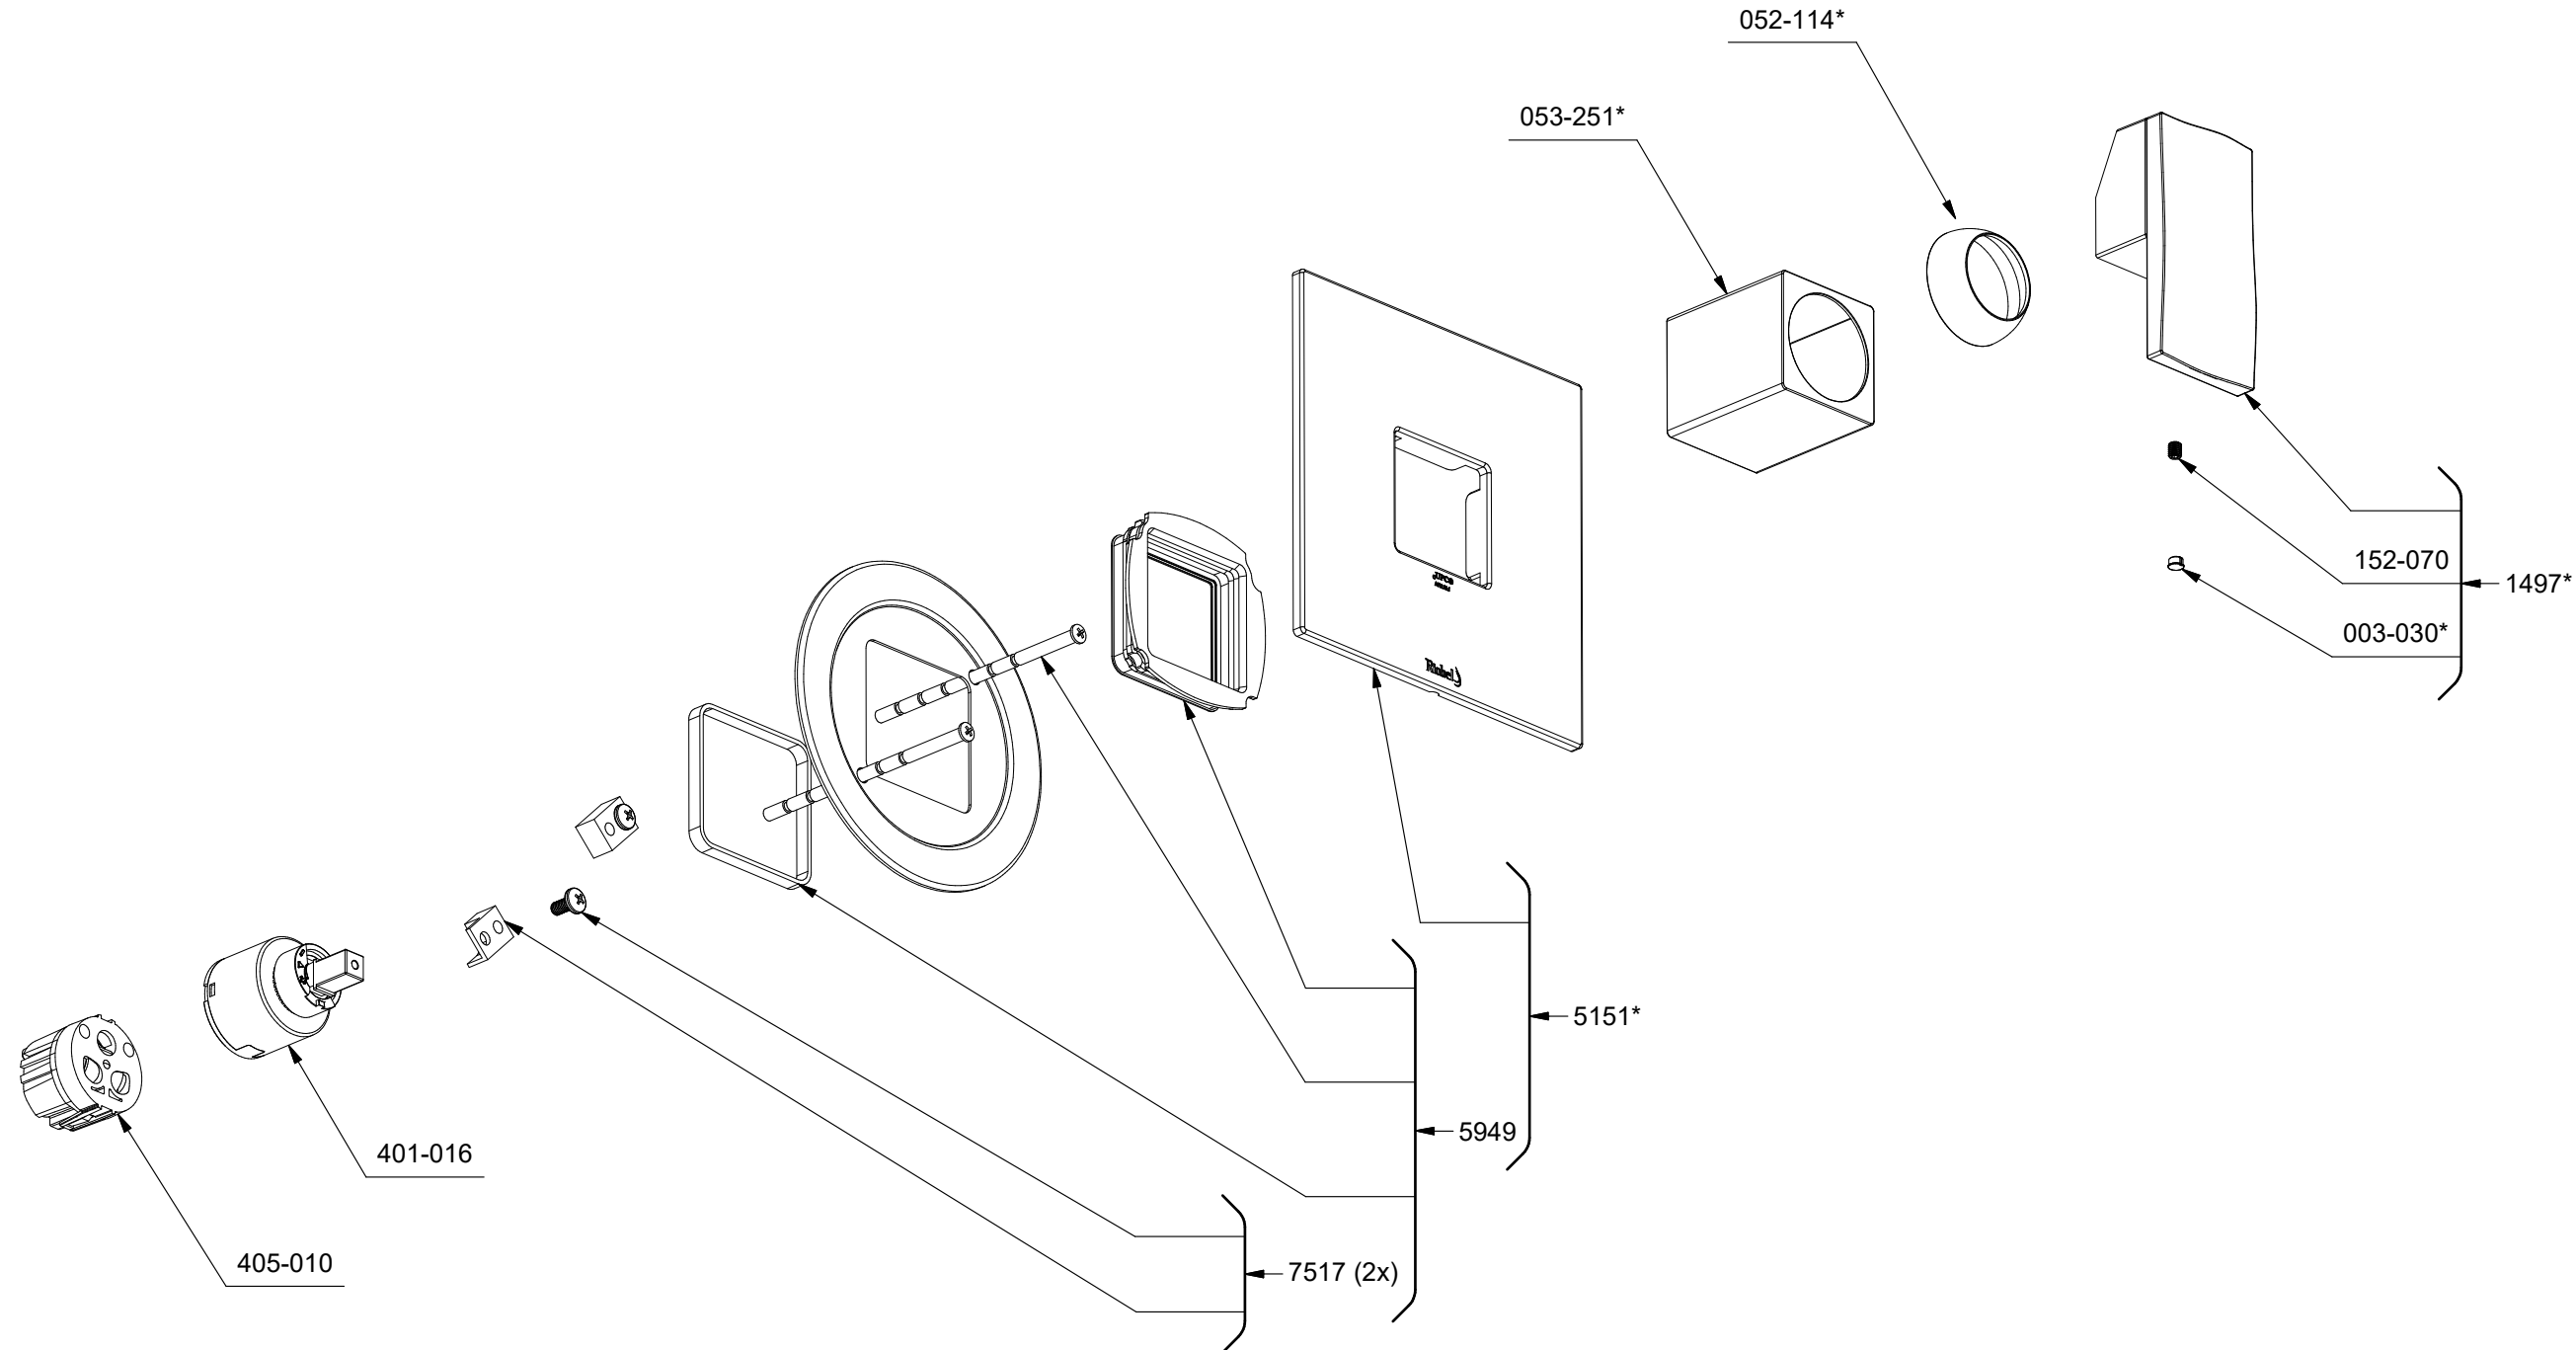

\*Les dimensions, les modèles et les finis présentés peuvent différer. / Sizes, models and finishes may differ from those presented.

**\*Finish determined by Suffix**

Finish	Description
C	Chrome
BN	Brushed Nickel
BG	Brushed Gold
BC	Brushed Chrome

**TOOL :**

505-025 (Allen key 2.5mm)