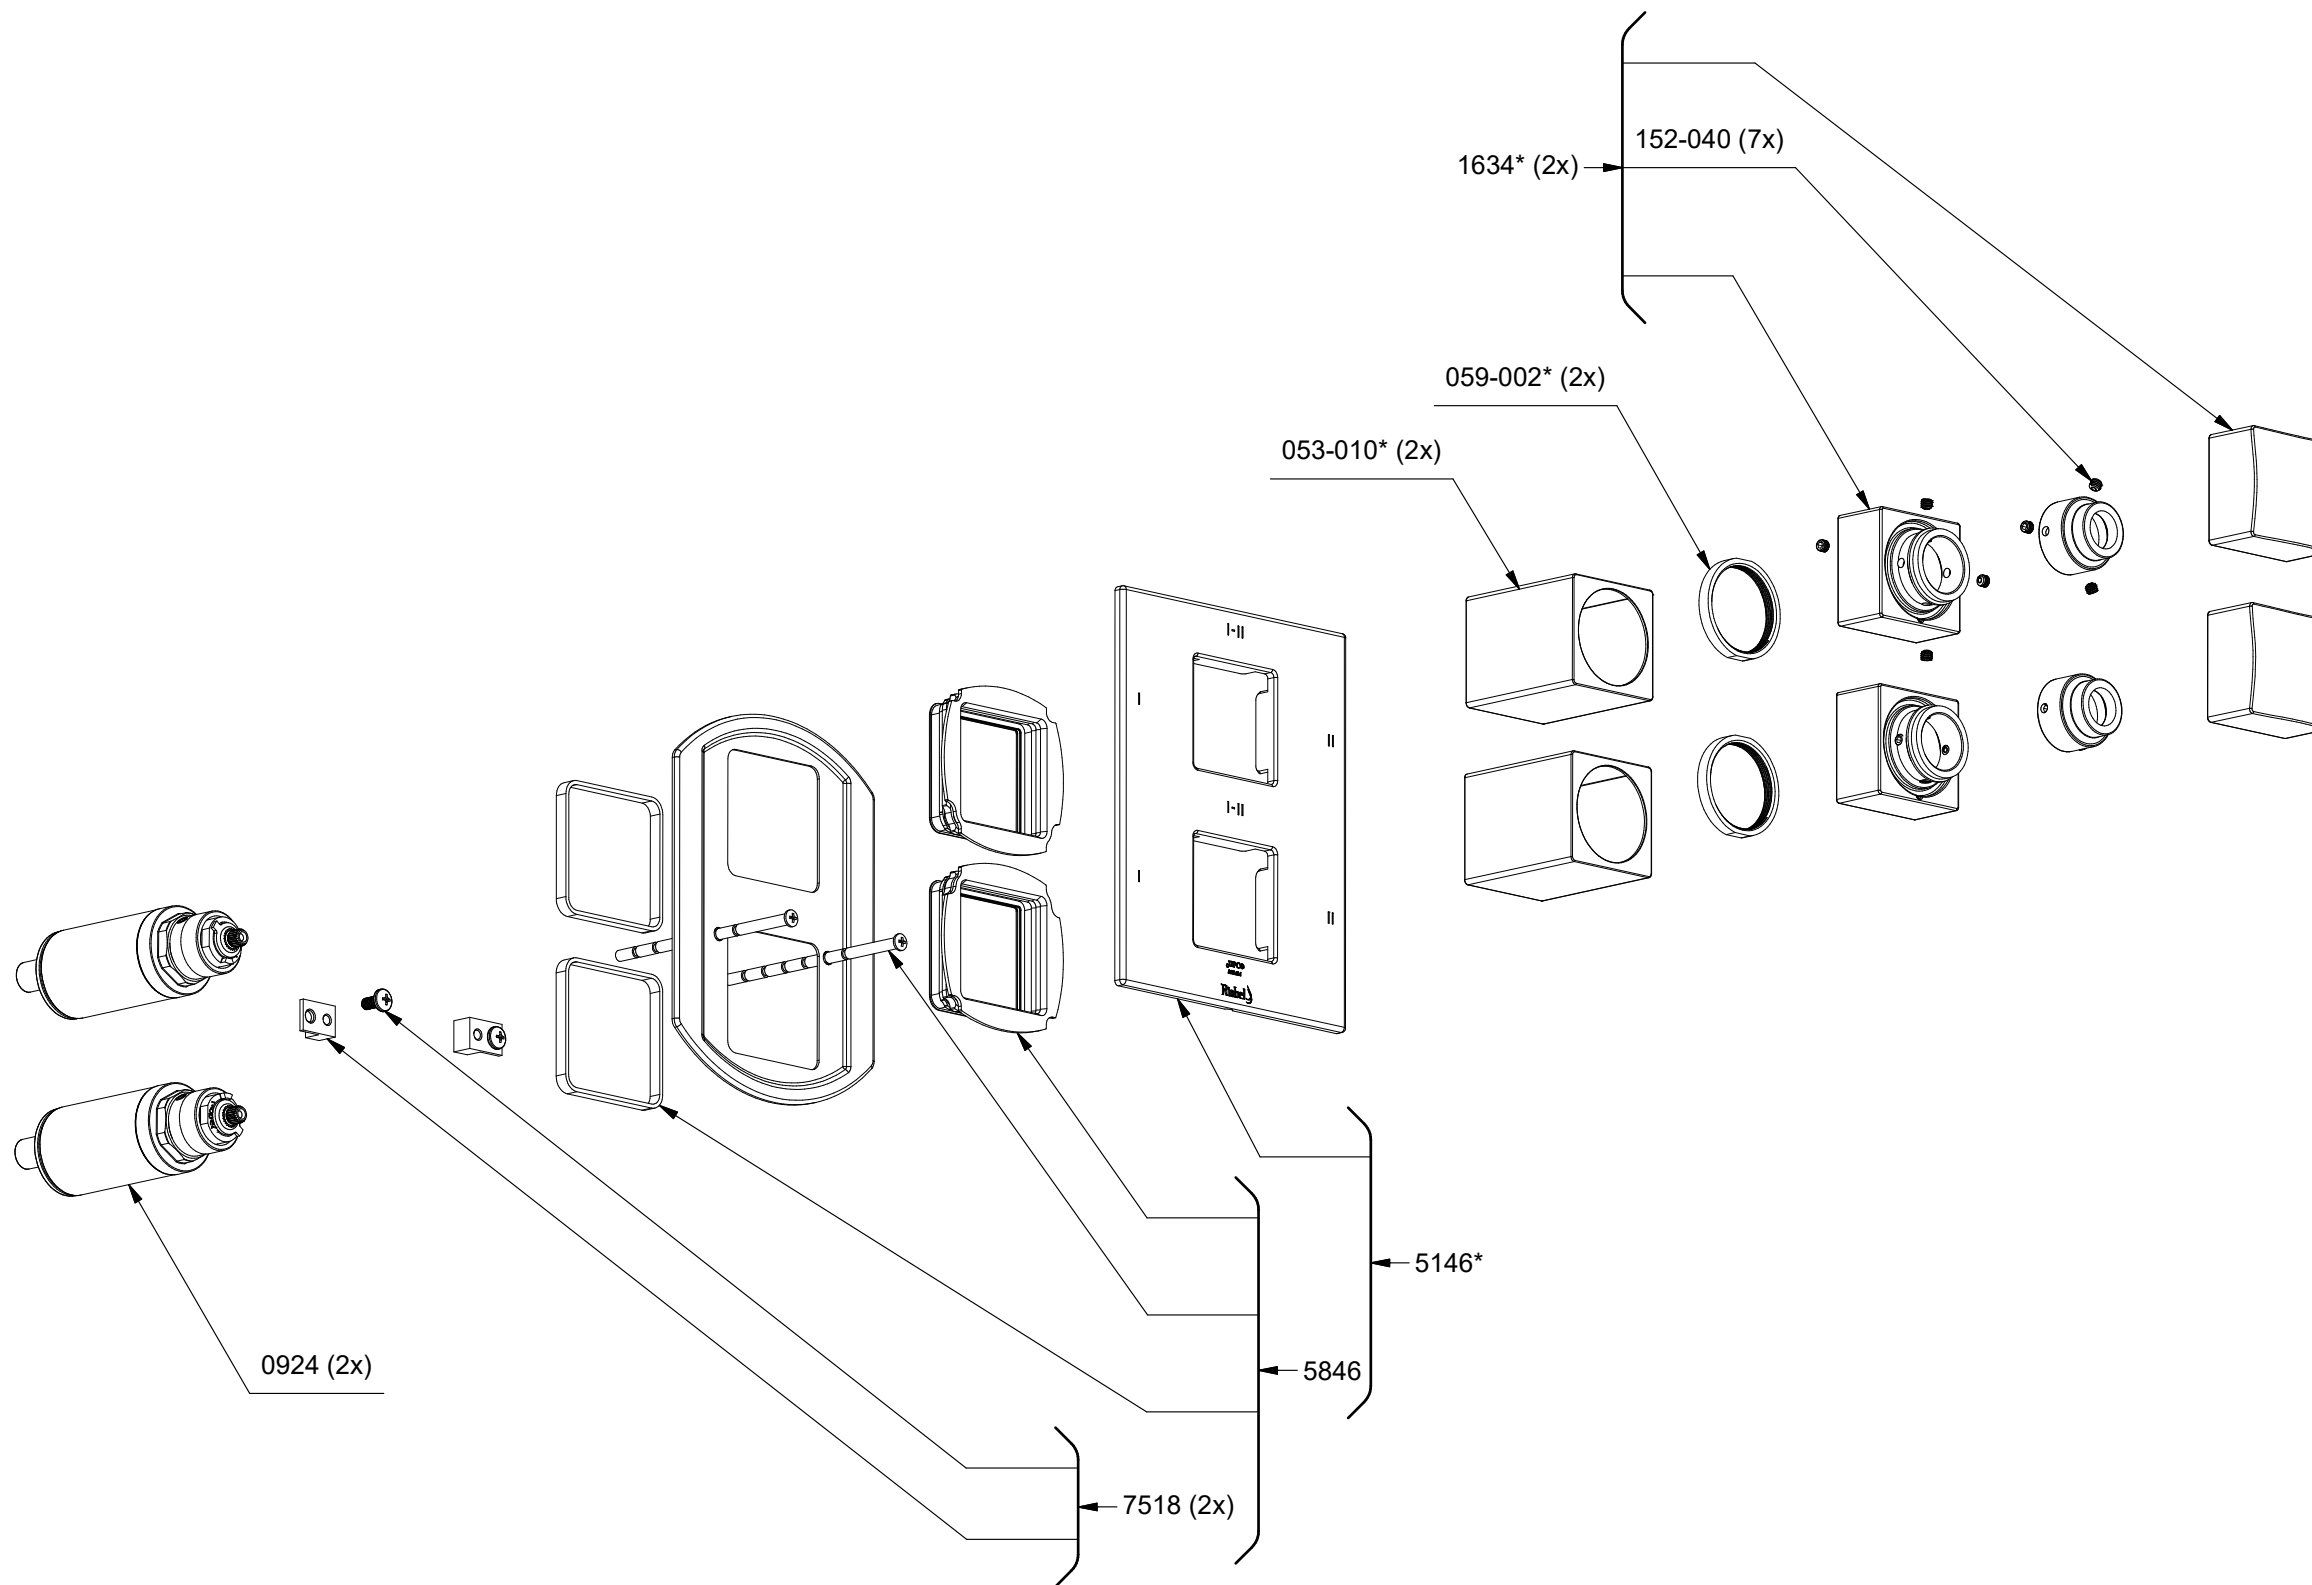

TRF46
 Reflet
 4-way Type T/P coaxial valve trim

*Les dimensions, les modèles et les finis présentés peuvent différer. / Sizes, models and finishes may differ from those presented.

***Finish determined by Suffix**

Finish	Description
C	Chrome
BN	Brushed Nickel
BG	Brushed Gold
BC	Brushed Chrome

TOOL :

505-025 (Allen key 2.5mm)