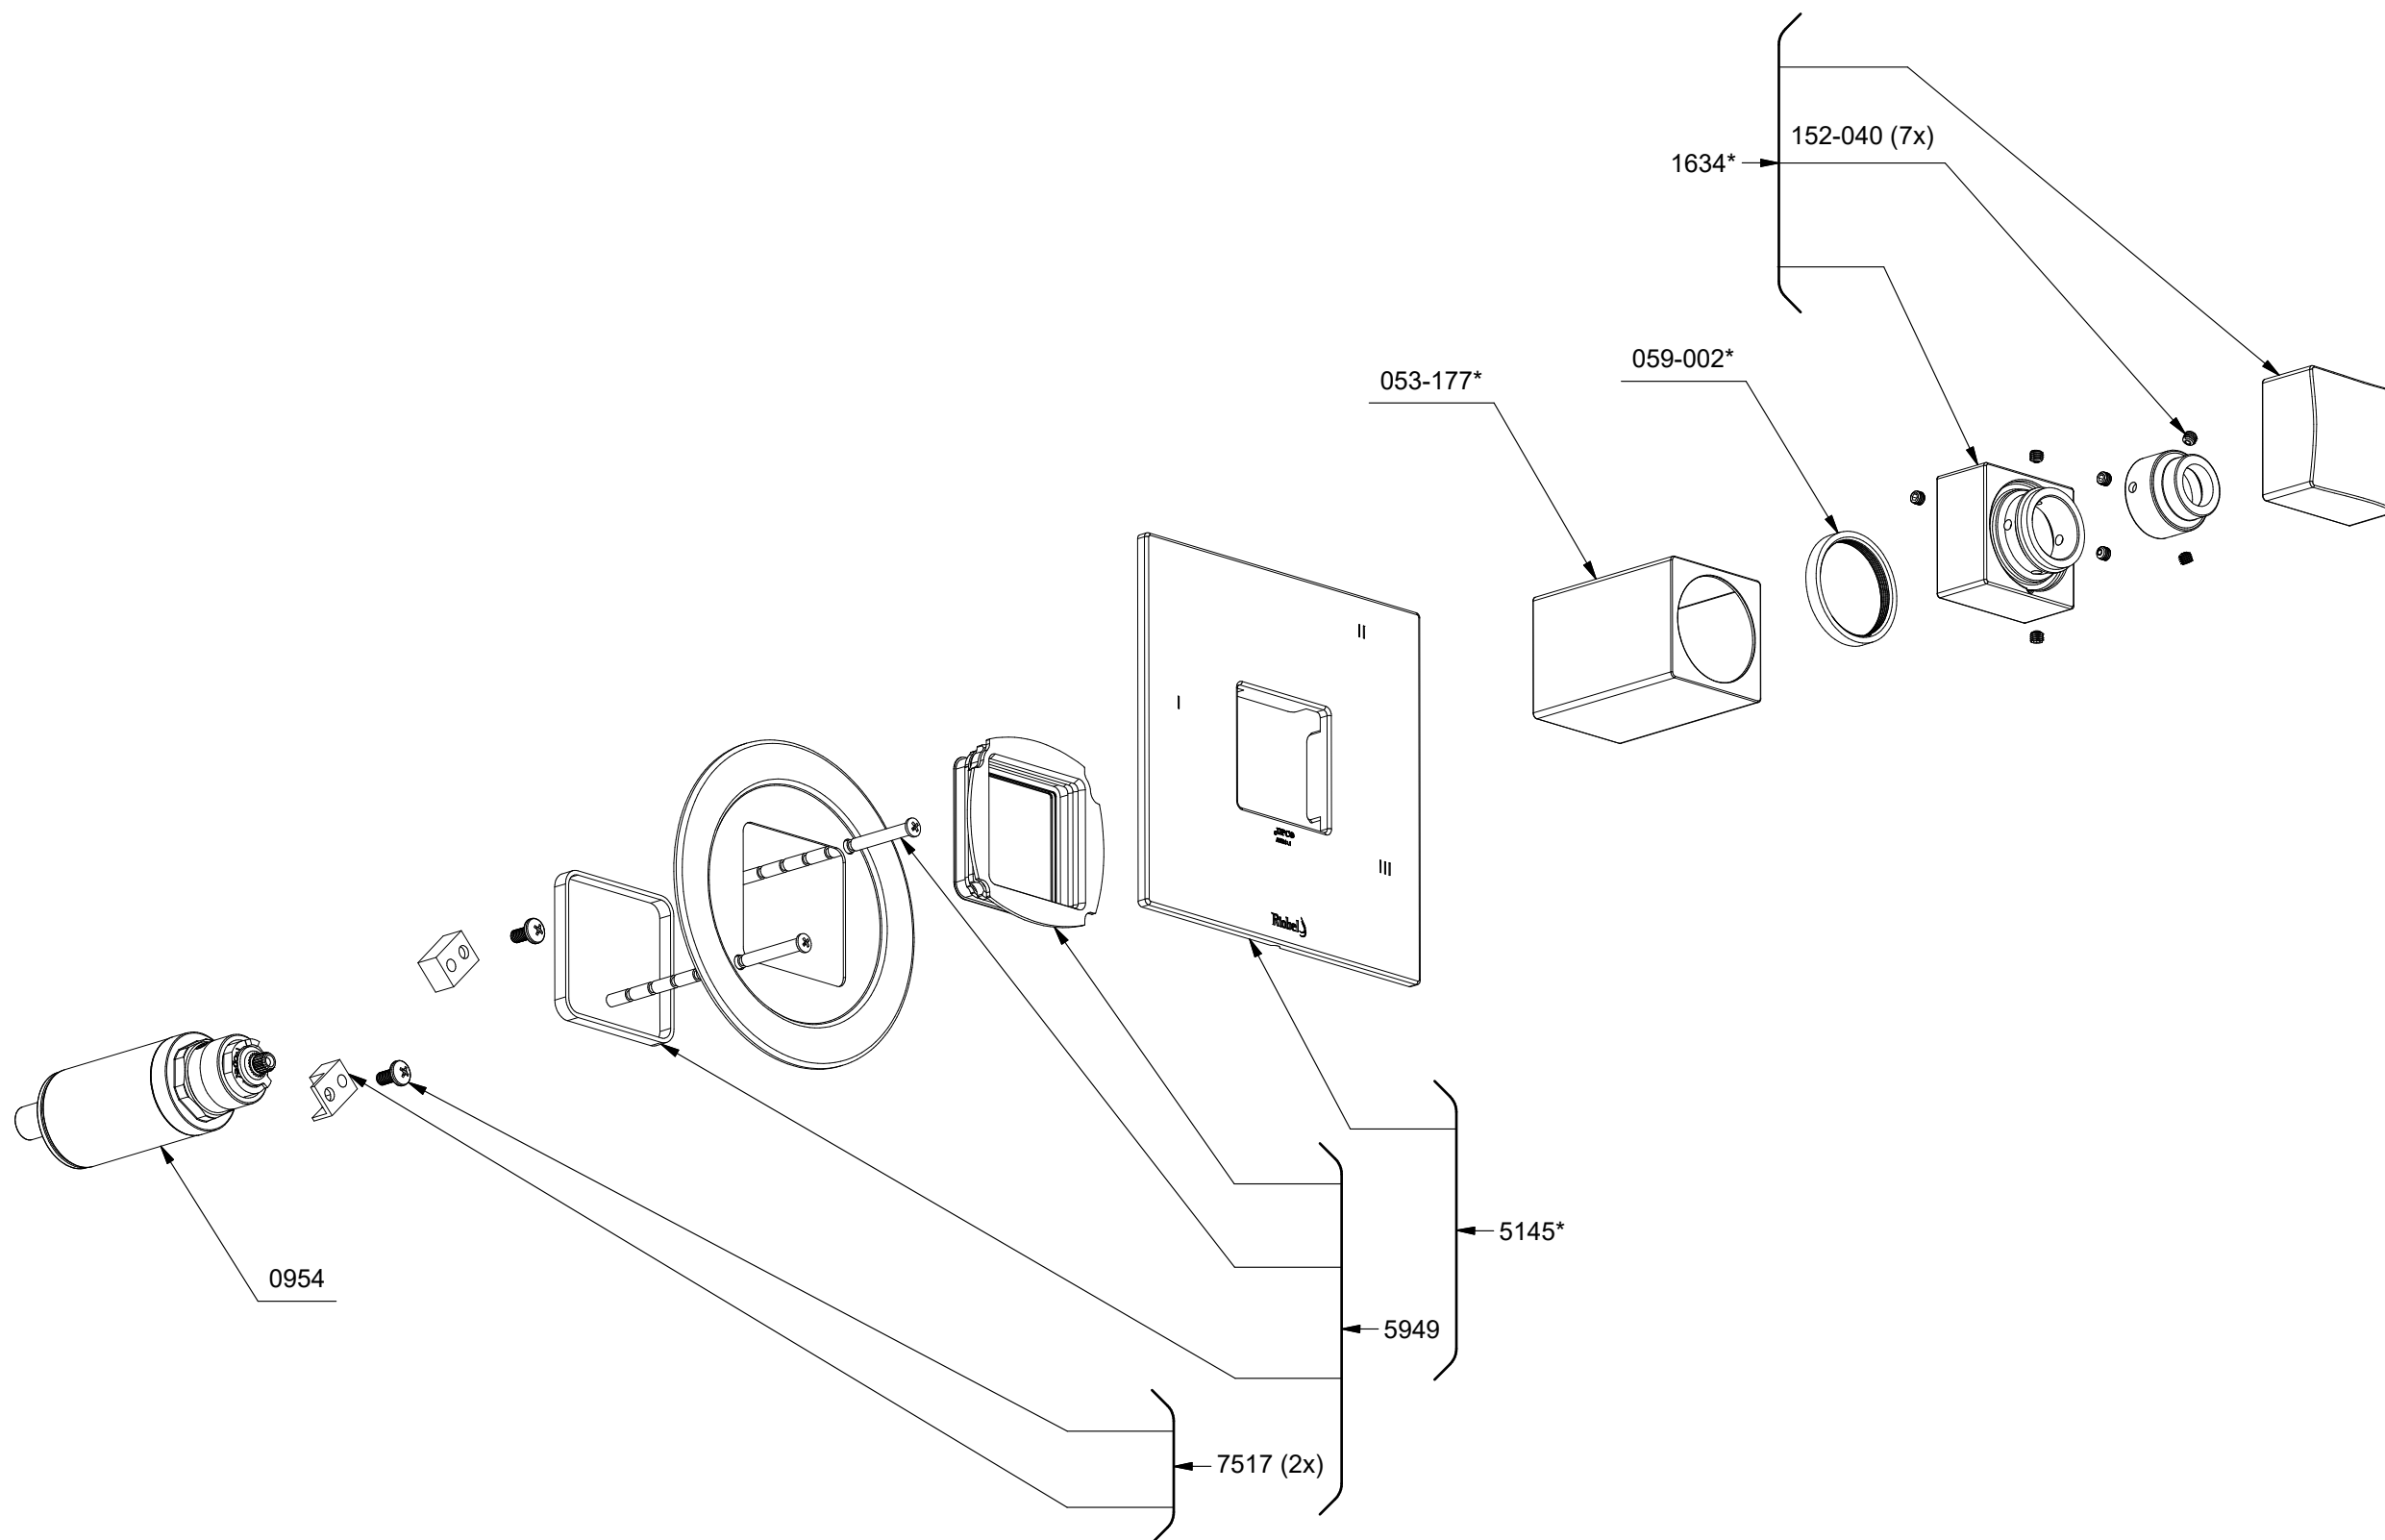

**TRF45**  
 Reflet  
 3-way Type T/P coaxial valve trim

\*Les dimensions, les modèles et les finis présentés peuvent différer. / Sizes, models and finishes may differ from those presented.

**\*Finish determined by Suffix**

Finish	Description
C	Chrome
BN	Brushed Nickel
BG	Brushed Gold
BC	Brushed Chrome

**TOOL :**

505-025 (Allen key 2.5mm)