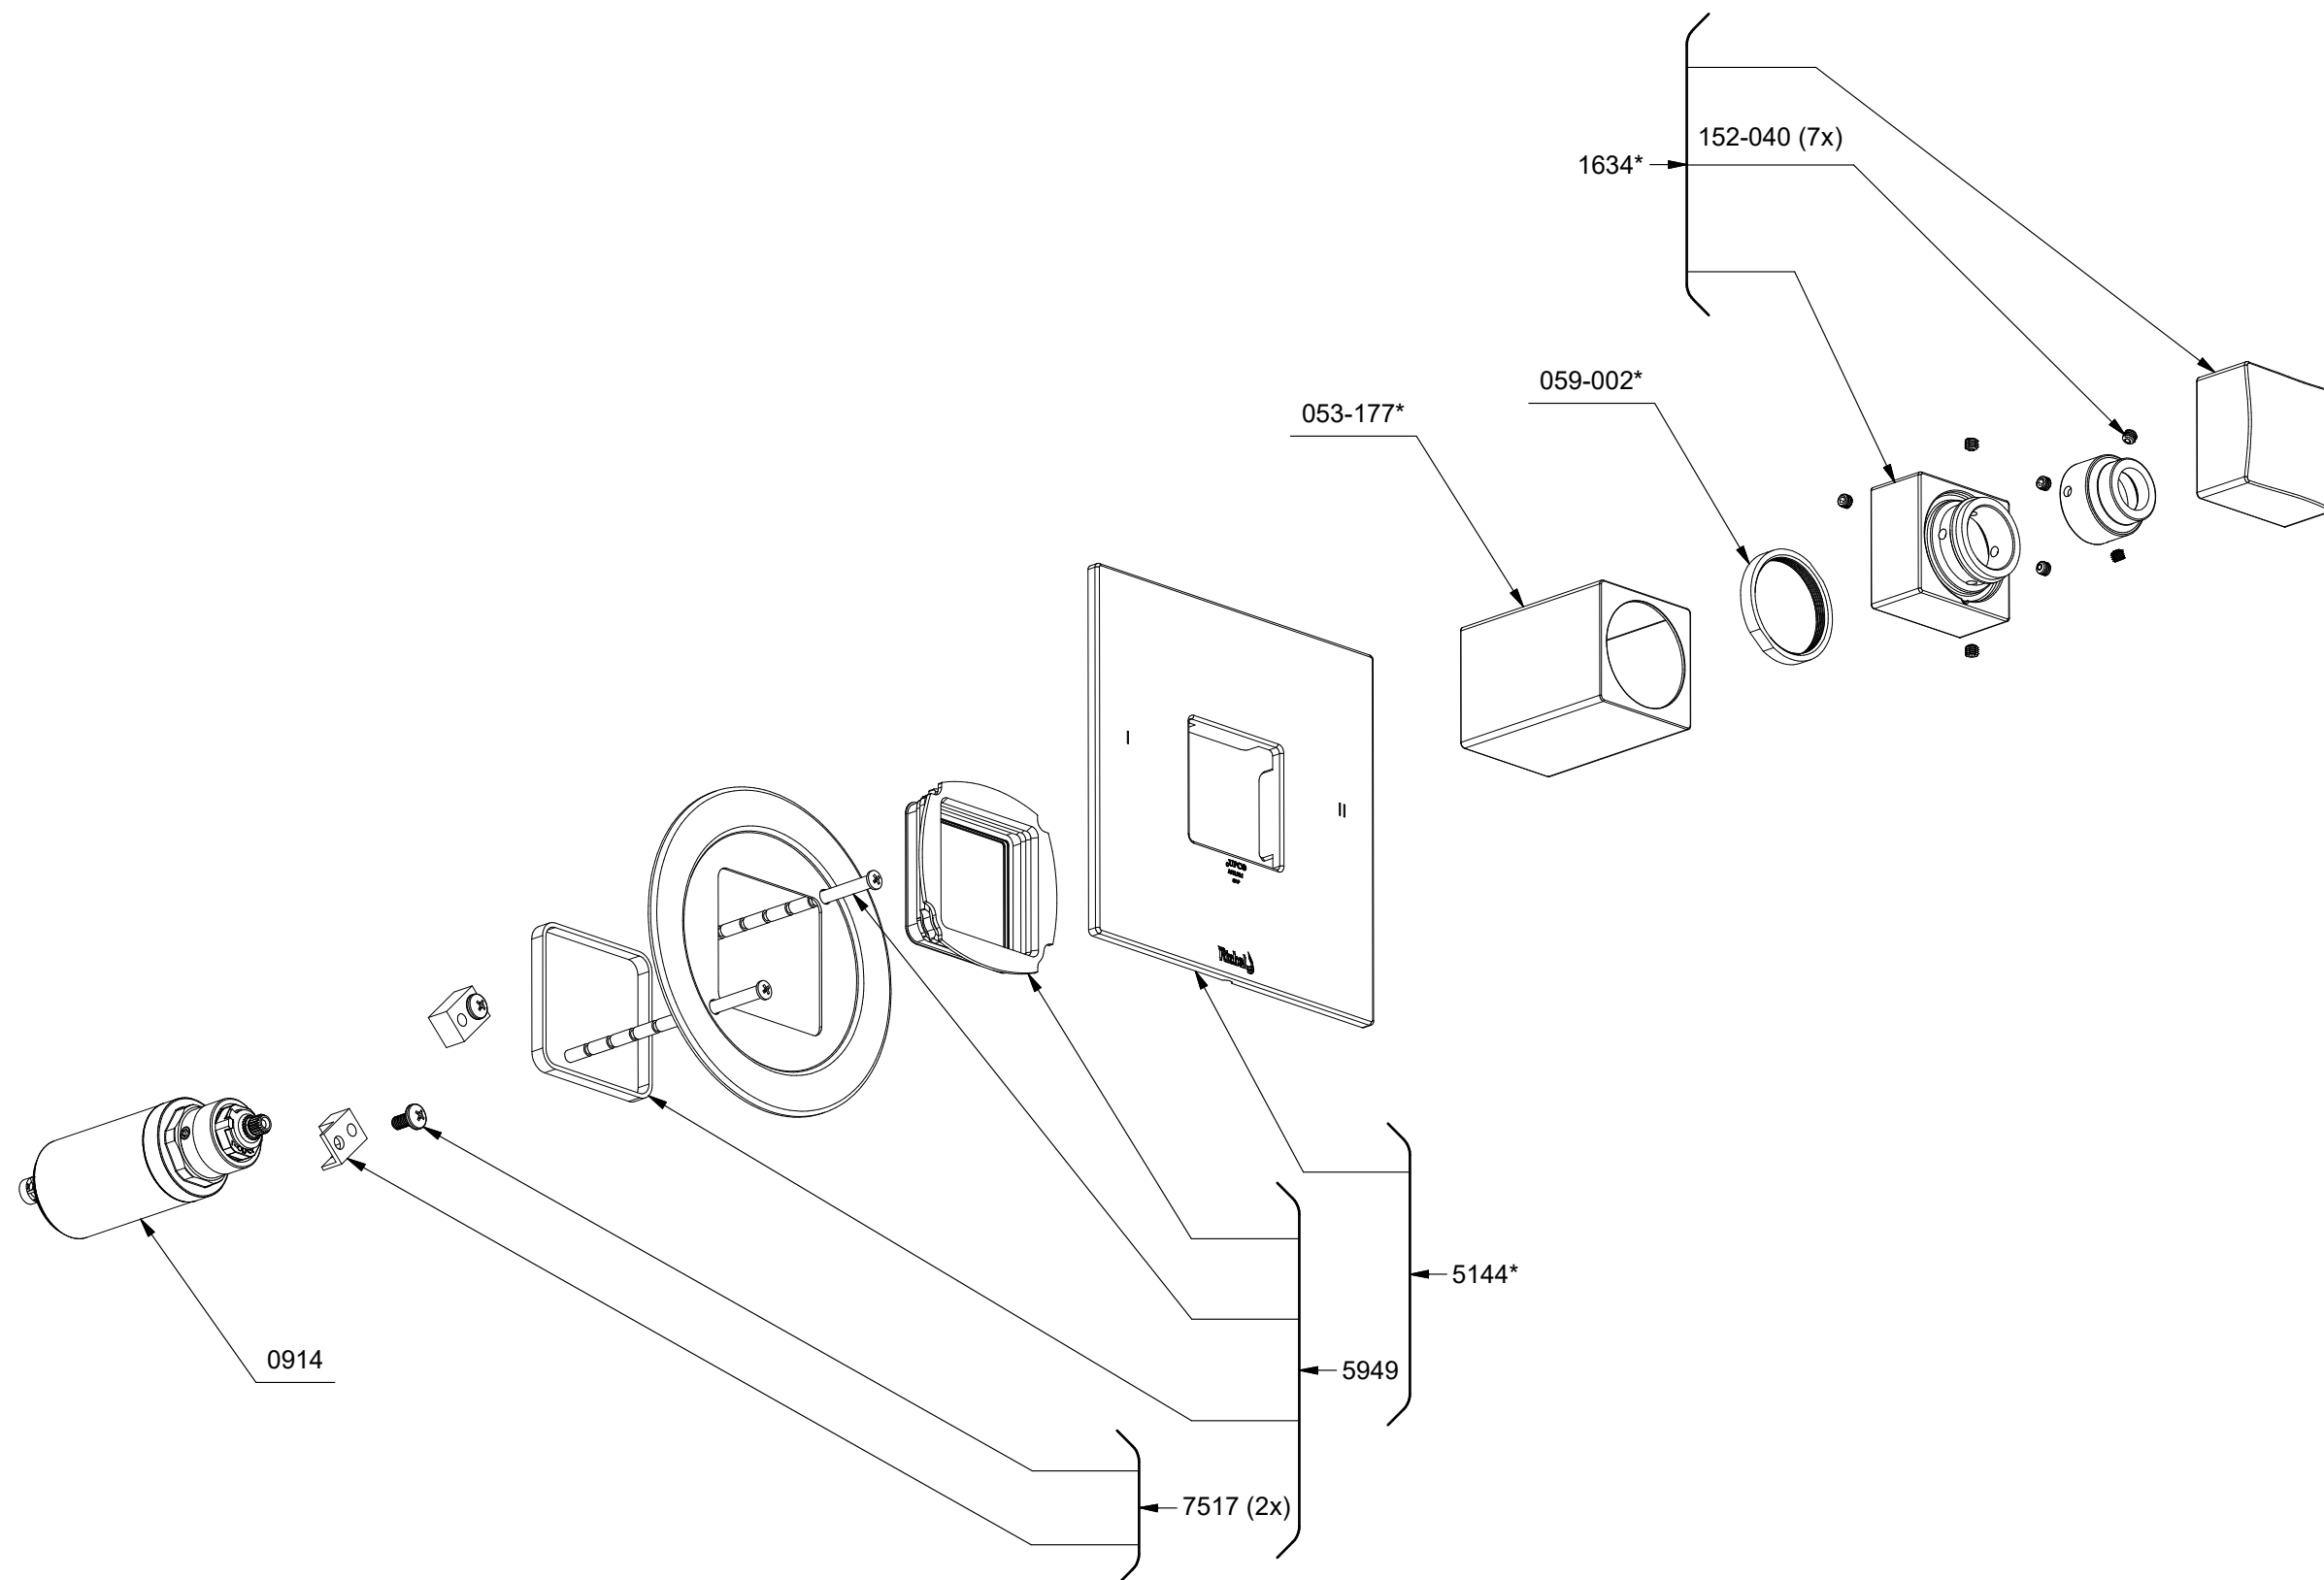

TRF44

Reflet

2-way no share Type T/P coaxial valve trim

*Les dimensions, les modèles et les finis présentés peuvent différer. / Sizes, models and finishes may differ from those presented.

*Finish determined by Suffix

Finish	Description
C	Chrome
BN	Brushed Nickel
BG	Brushed Gold
BC	Brushed Chrome

TOOL :

505-025 (Allen key 2.5mm)