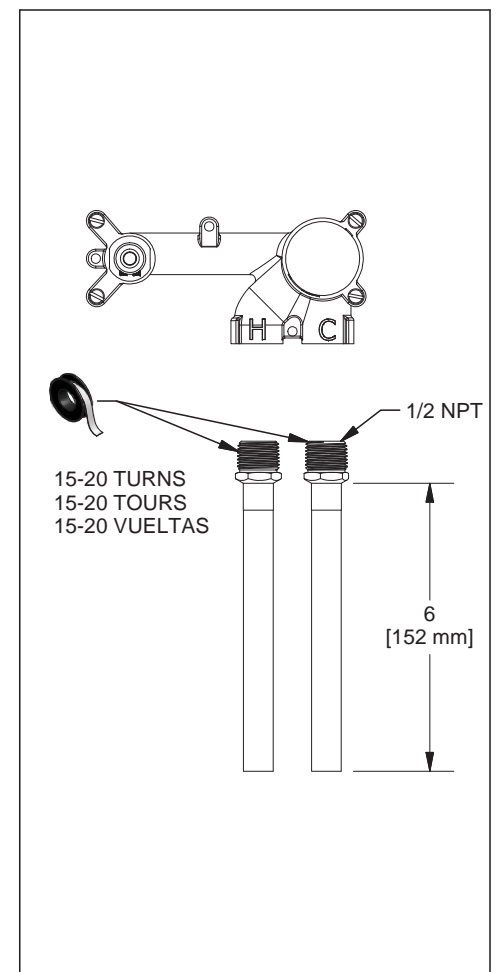

Installation guide / Guide d'installation / Guía de Instalación

Before initiating the installation:

Read all instructions.
Purge the water supply system before connecting it to the faucet.

Avant de commencer l'installation: