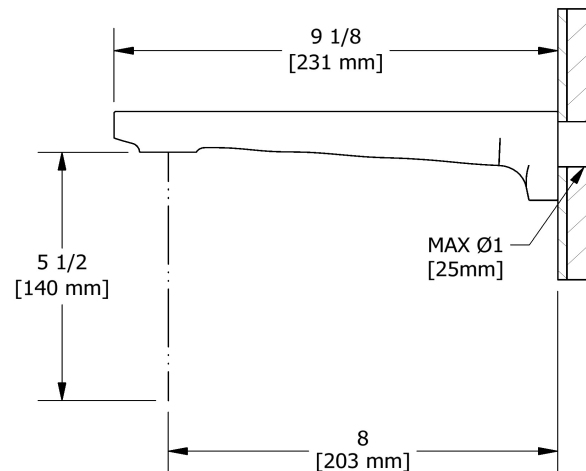

## Descriptions

- Special rough included
- Must be ordered at the same time as the valve rough
- 1/2" inlet male NPT

## Certifications

- CSA B125.1
- ASME A112.18.1

Wall-mount tub spout  
**RF80**

UPC®

Sizes, models and finishes may differ from those presented.