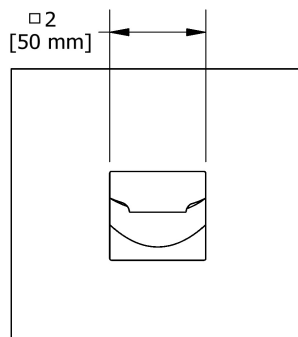

## Descriptions

- Special rough included
- Must be ordered at the same time as the valve rough
- 1/2" inlet male NPT

## Certifications

- CSA B125.1
- ASME A112.18.1

Wall-mount tub spout  
**RF80**

UPC®

Sizes, models and finishes may differ from those presented.