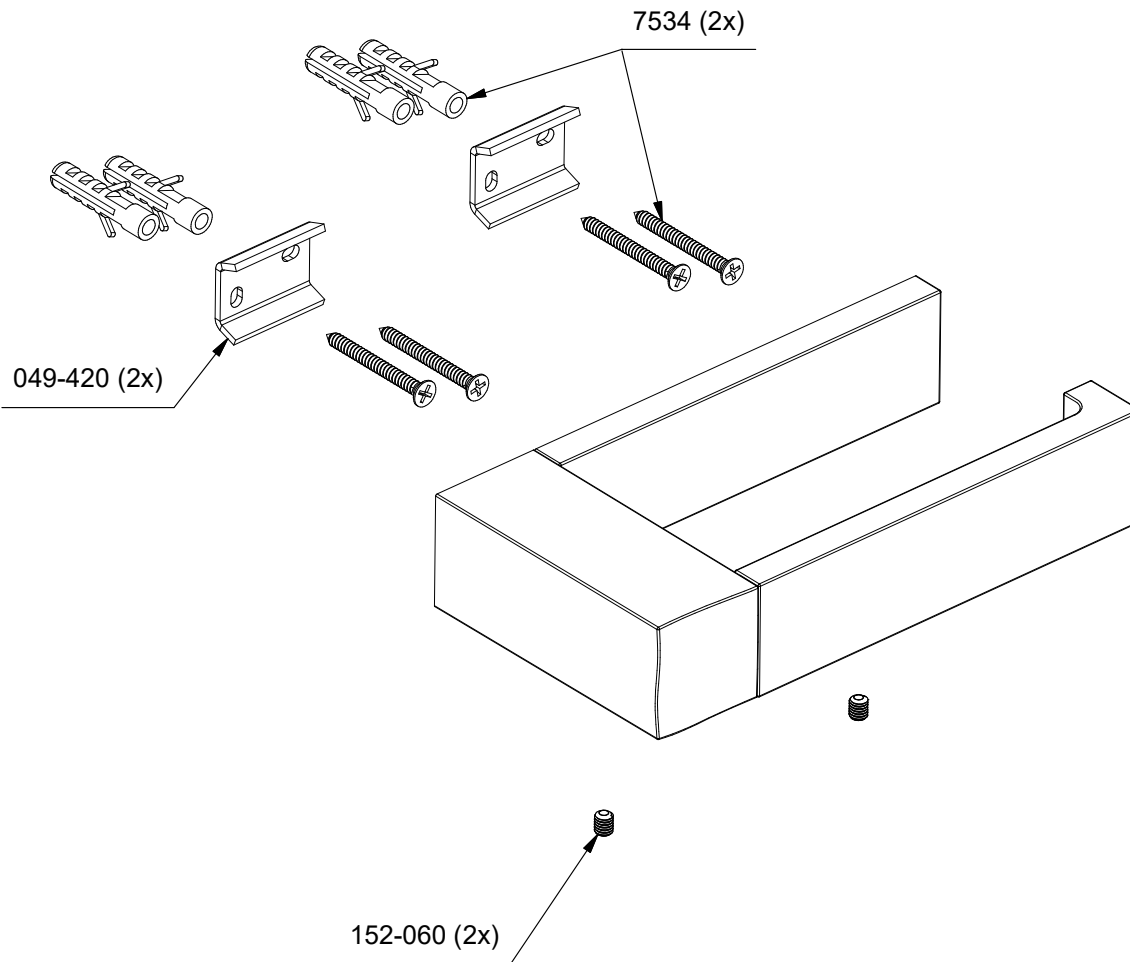

RF3
Reflet
Paper holder

*Sizes, models and finishes may differ from those presented.

***Finish determined by Suffix**

Finish	Description
C	Chrome
BN	Brushed Nickel
BG	Brushed Gold
BC	Brushed Chrome

TOOL :
505-025 (Allen key 2.5mm)